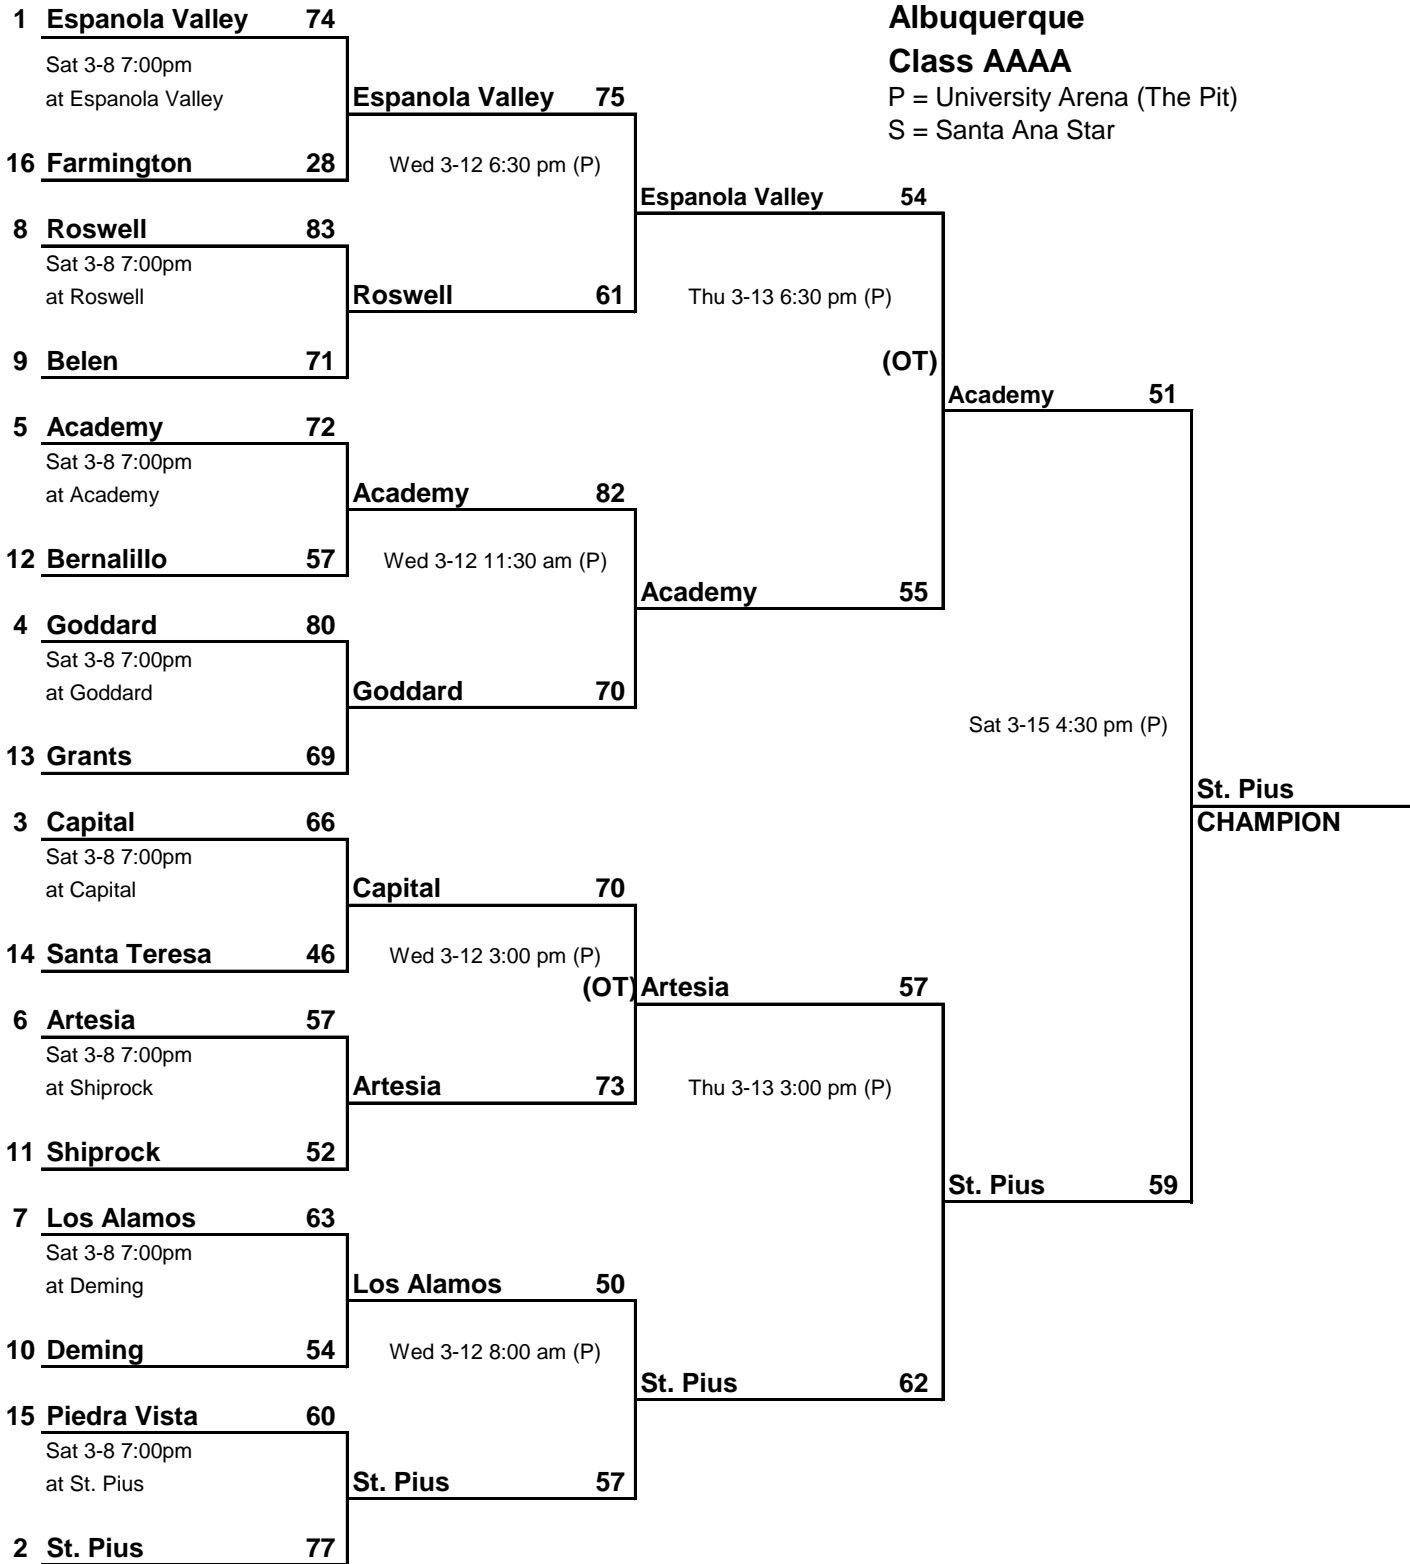

2008 BOYS STATE BASKETBALL TOURNAMENT
March 8-15, 2008

Albuquerque

Class A

P = University Arena (The Pit)

S = Santa Ana Star

R = Rio Rancho High

First Round Games of State Tournament-March 8

Winner	Dst	Loser	Dst	Score	LOCATION	OT
Dora	3	Springer	1	58-57	Springer	
Temple Baptist	2	Grady	4	58-46	Albuquerque High	
Elida	3	Des Moines	1	63-58	Elida	
Clovis Christian	4	Tohajiilee	2	69-60	Portales	
Cliff	5	Mountainair	7	68-32	Cliff	
Gateway Christian	8	Magdalena	6	61-57	Magdalena	
Animas	5	Carrizozo	7	54-50	Carrizozo	
Hagerman	8	Gallup Catholic	6	80-34	Hagerman	

2008 BOYS STATE BASKETBALL TOURNAMENT
March 8-15, 2008

Albuquerque

Class AA

P = University Arena (The Pit)

S = Santa Ana Star

P = University Arena (The Pit)

First Round Games of State Tournament-March 8

Winner	Dst	Loser	Dst	Score	LOCATION	OT
Penasco	3	Navajo Pine	1	53-52	Navajo Pine	
Dulce	2	Mora	4	57-51	Dulce	
Mesa Vista	3	Rehoboth	1	67-48	Mesa Vista	
Monte del Sol	4	Jemez Valley	2	57-44	SFIS	
Mesilla Valley Chr.	5	Loving	7	98-36	Mesilla Valley	
Texico	6	Bosque	8	71-67	Texico	1
Capitan	7	Cloudcroft	5	72-60	Capitan	
Santa Rosa	6	Estancia	8	50-48	Estancia	

2008 BOYS STATE BASKETBALL TOURNAMENT
March 8-15, 2008

Albuquerque

Class AAA

P = University Arena (The Pit)

S = Santa Ana Star

2008 BOYS STATE BASKETBALL TOURNAMENT
March 8-15, 2008

Albuquerque

Class AAAA

P = University Arena (The Pit)

S = Santa Ana Star

2008 BOYS STATE BASKETBALL TOURNAMENT
March 8-15, 2008

Albuquerque

Class AAAA

P = University Arena (The Pit)

S = Santa Ana Star