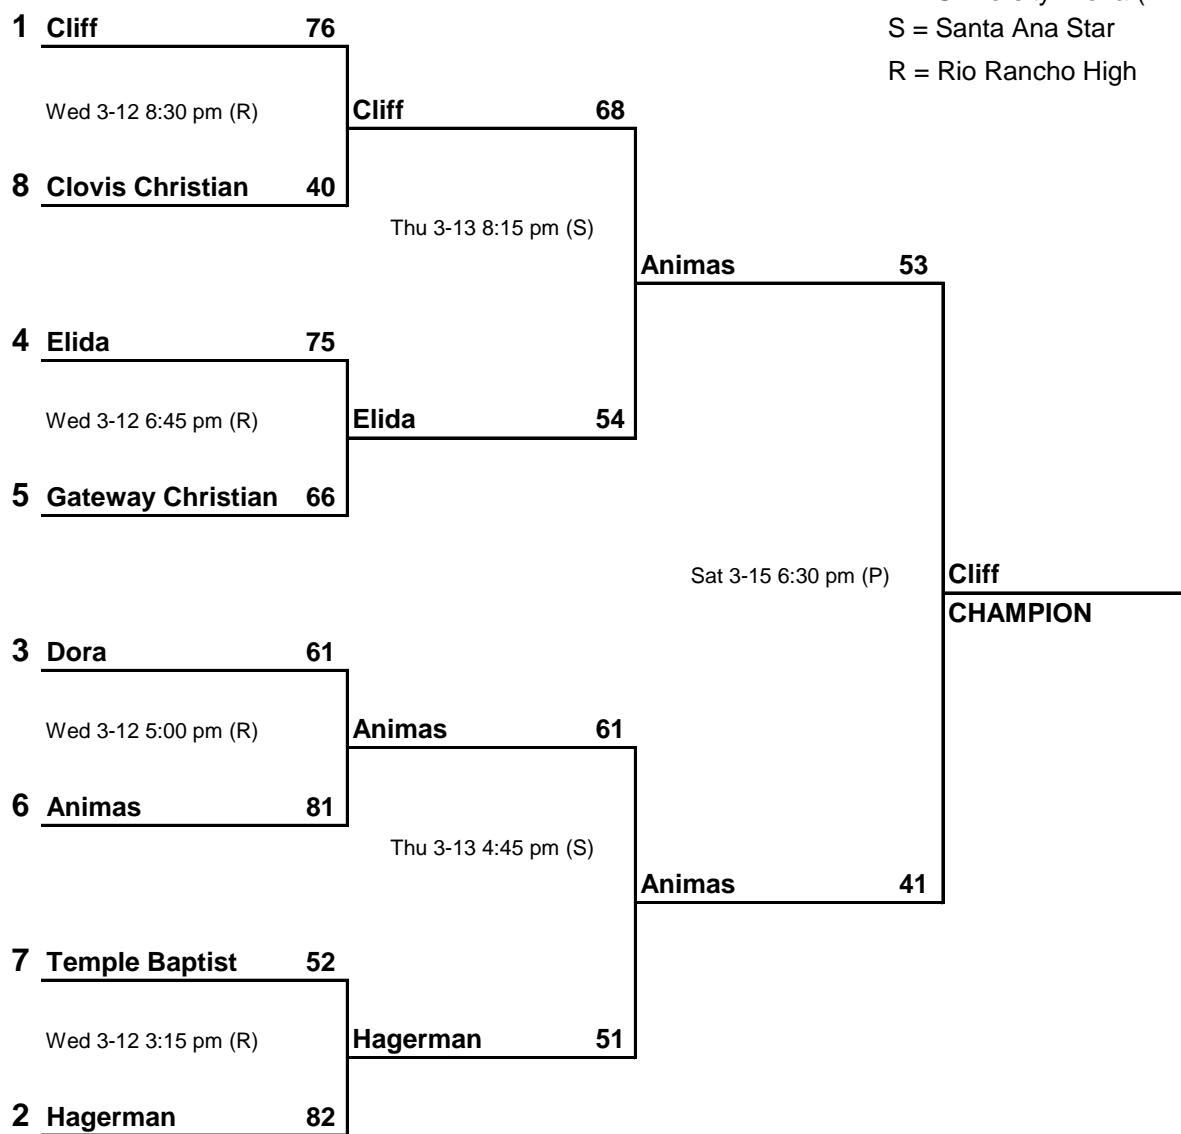

2008 BOYS STATE BASKETBALL TOURNAMENT
March 8-15, 2008

Albuquerque

Class A

P = University Arena (The Pit)

S = Santa Ana Star

R = Rio Rancho High

First Round Games of State Tournament-March 8

Winner	Dst	Loser	Dst	Score	LOCATION	OT
Dora	3	Springer	1	58-57	Springer	
Temple Baptist	2	Grady	4	58-46	Albuquerque High	
Elida	3	Des Moines	1	63-58	Elida	
Clovis Christian	4	Tohajiilee	2	69-60	Portales	
Cliff	5	Mountainair	7	68-32	Cliff	
Gateway Christian	8	Magdalena	6	61-57	Magdalena	
Animas	5	Carrizozo	7	54-50	Carrizozo	
Hagerman	8	Gallup Catholic	6	80-34	Hagerman	

2008 BOYS STATE BASKETBALL TOURNAMENT
March 8-15, 2008

Albuquerque

Class AA

P = University Arena (The Pit)

S = Santa Ana Star

P = University Arena (The Pit)

First Round Games of State Tournament-March 8

Winner	Dst	Loser	Dst	Score	LOCATION	OT
Penasco	3	Navajo Pine	1	53-52	Navajo Pine	
Dulce	2	Mora	4	57-51	Dulce	
Mesa Vista	3	Rehoboth	1	67-48	Mesa Vista	
Monte del Sol	4	Jemez Valley	2	57-44	SFIS	
Mesilla Valley Chr.	5	Loving	7	98-36	Mesilla Valley	
Texico	6	Bosque	8	71-67	Texico	1
Capitan	7	Cloudcroft	5	72-60	Capitan	
Santa Rosa	6	Estancia	8	50-48	Estancia	

2008 BOYS STATE BASKETBALL TOURNAMENT
March 8-15, 2008

Albuquerque

Class AAA

P = University Arena (The Pit)

S = Santa Ana Star

2008 BOYS STATE BASKETBALL TOURNAMENT
March 8-15, 2008

Albuquerque

Class AAAA

P = University Arena (The Pit)

S = Santa Ana Star

2008 BOYS STATE BASKETBALL TOURNAMENT
March 8-15, 2008

Albuquerque

Class AAAA

P = University Arena (The Pit)

S = Santa Ana Star