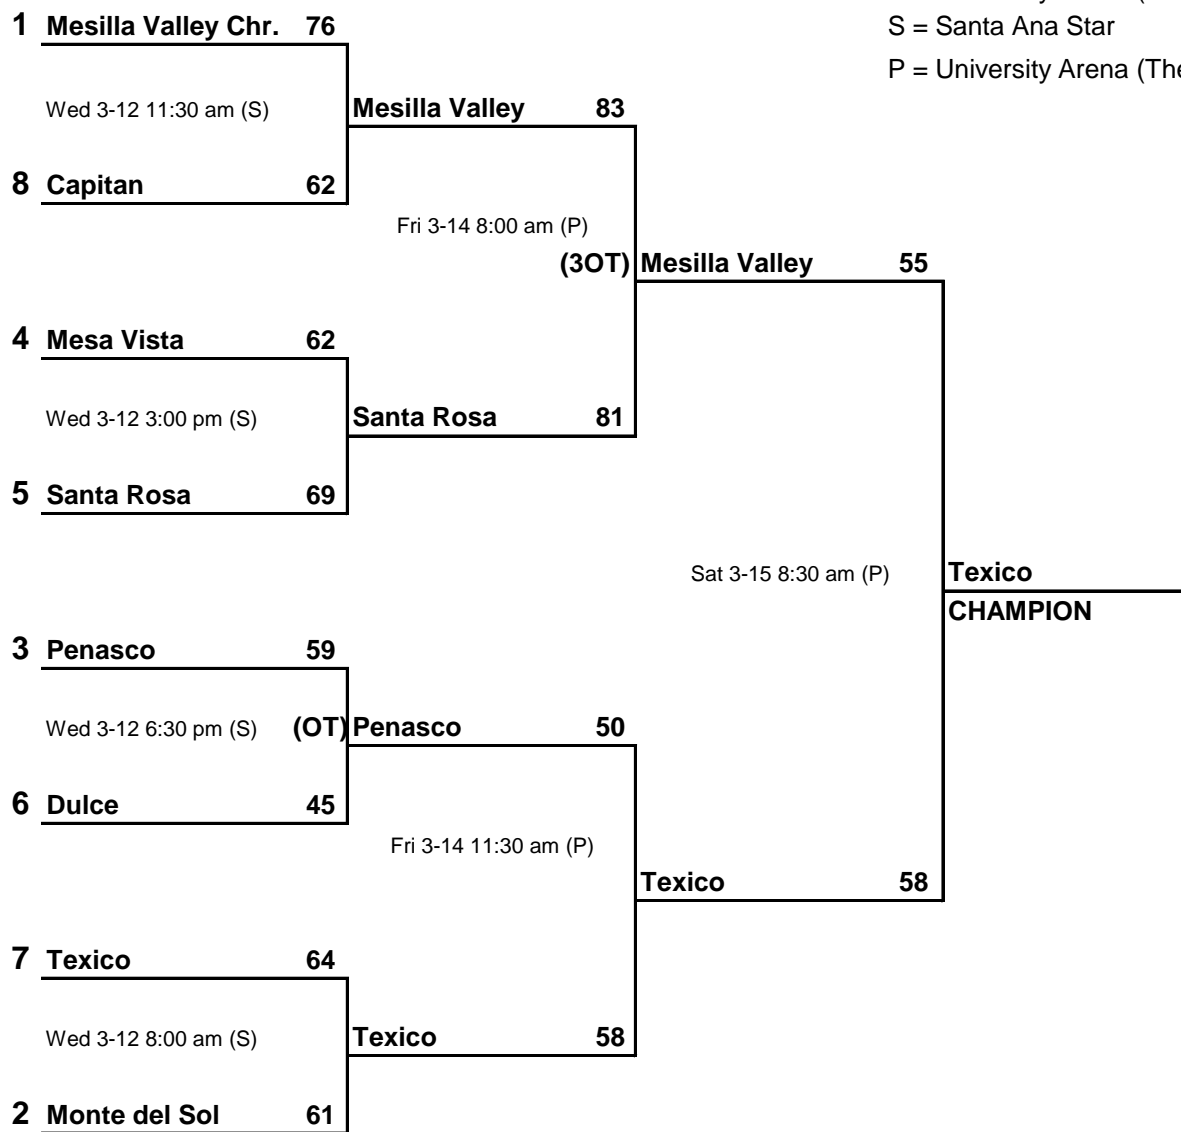

2008 BOYS STATE BASKETBALL TOURNAMENT
March 8-15, 2008

Albuquerque

Class A

P = University Arena (The Pit)

S = Santa Ana Star

R = Rio Rancho High

First Round Games of State Tournament-March 8

Winner	Dst	Loser	Dst	Score	LOCATION	OT
Dora	3	Springer	1	58-57	Springer	
Temple Baptist	2	Grady	4	58-46	Albuquerque High	
Elida	3	Des Moines	1	63-58	Elida	
Clovis Christian	4	Tohajiilee	2	69-60	Portales	
Cliff	5	Mountainair	7	68-32	Cliff	
Gateway Christian	8	Magdalena	6	61-57	Magdalena	
Animas	5	Carrizozo	7	54-50	Carrizozo	
Hagerman	8	Gallup Catholic	6	80-34	Hagerman	

2008 BOYS STATE BASKETBALL TOURNAMENT
March 8-15, 2008

Albuquerque

Class AA

P = University Arena (The Pit)

S = Santa Ana Star

P = University Arena (The Pit)

First Round Games of State Tournament-March 8

Winner	Dst	Loser	Dst	Score	LOCATION	OT
Penasco	3	Navajo Pine	1	53-52	Navajo Pine	
Dulce	2	Mora	4	57-51	Dulce	
Mesa Vista	3	Rehoboth	1	67-48	Mesa Vista	
Monte del Sol	4	Jemez Valley	2	57-44	SFIS	
Mesilla Valley Chr.	5	Loving	7	98-36	Mesilla Valley	
Texico	6	Bosque	8	71-67	Texico	1
Capitan	7	Cloudcroft	5	72-60	Capitan	
Santa Rosa	6	Estancia	8	50-48	Estancia	

2008 BOYS STATE BASKETBALL TOURNAMENT
March 8-15, 2008

Albuquerque

Class AAA

P = University Arena (The Pit)

S = Santa Ana Star

2008 BOYS STATE BASKETBALL TOURNAMENT
March 8-15, 2008

Albuquerque

Class AAAA

P = University Arena (The Pit)

S = Santa Ana Star

2008 BOYS STATE BASKETBALL TOURNAMENT
March 8-15, 2008

Albuquerque

Class AAAA

P = University Arena (The Pit)

S = Santa Ana Star