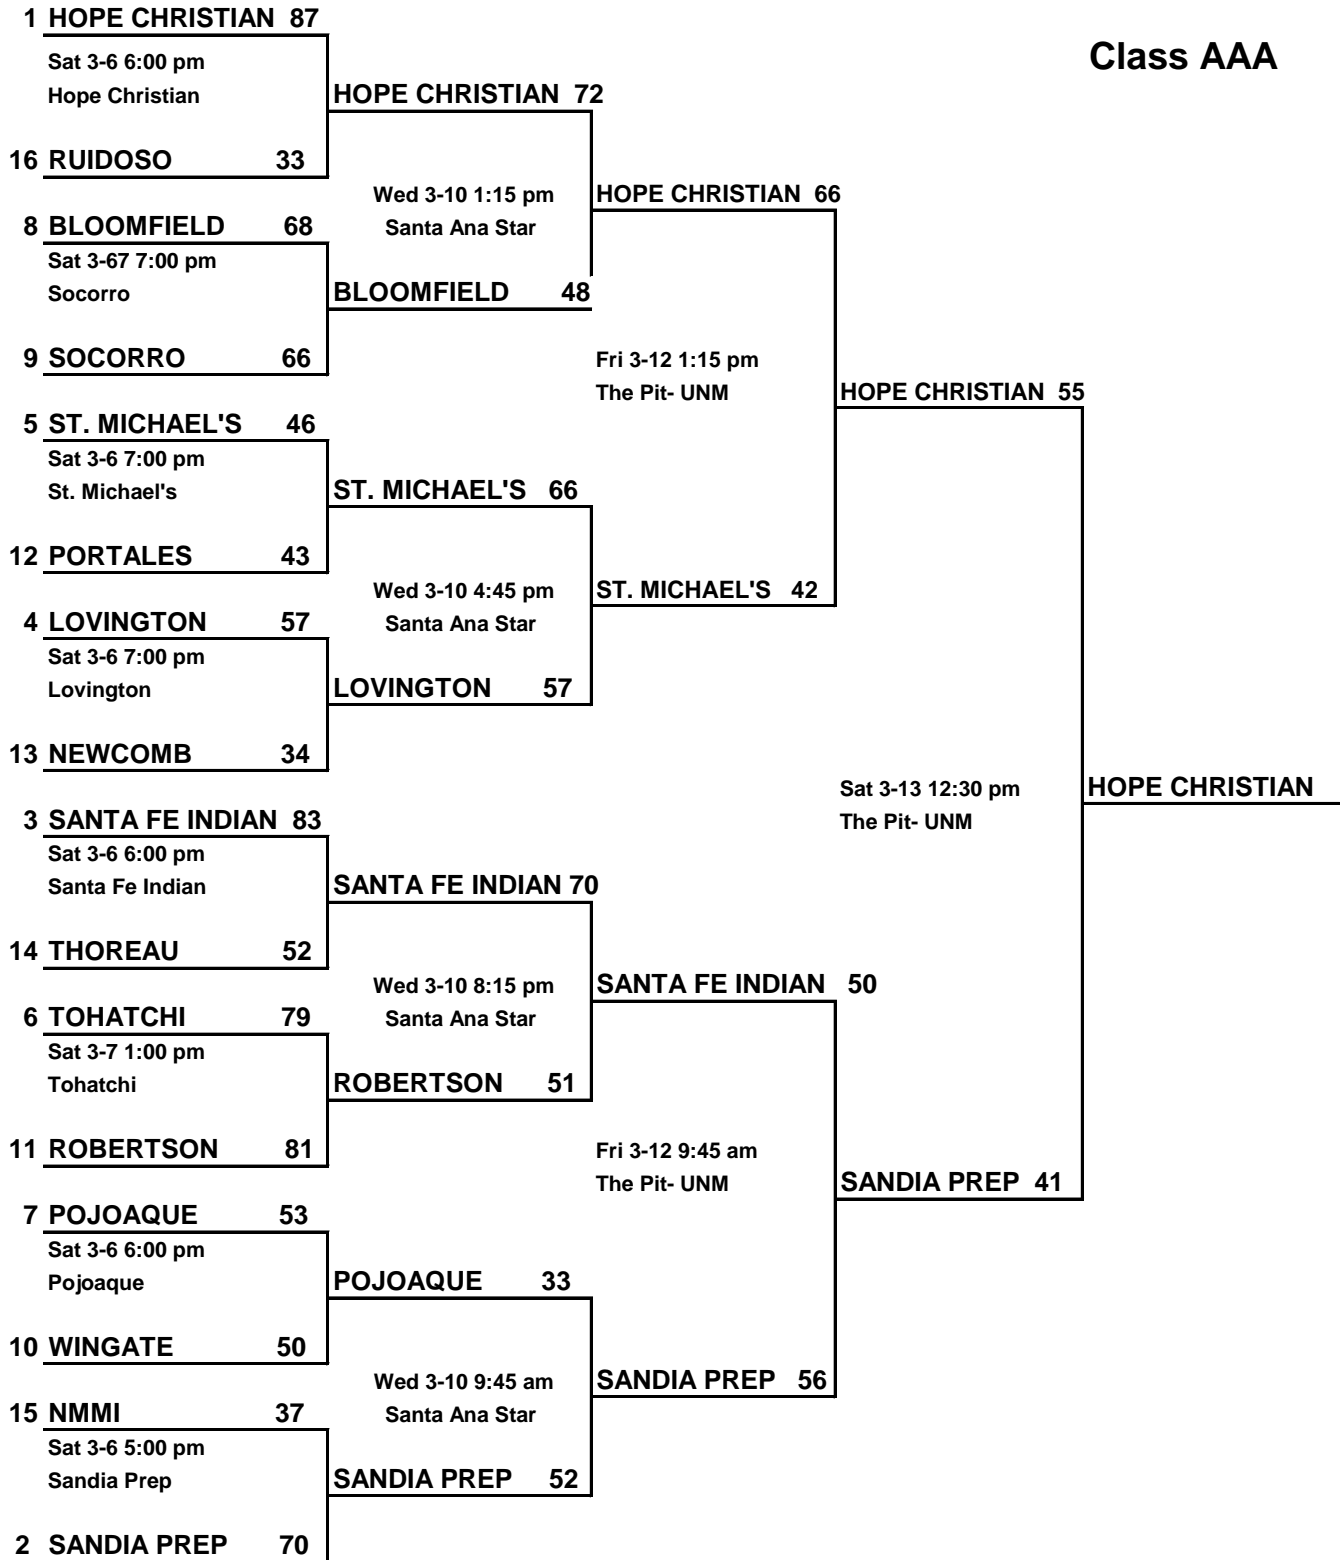

2010 BOYS STATE BASKETBALL TOURNAMENT March 10-13, 2010

Class AAA