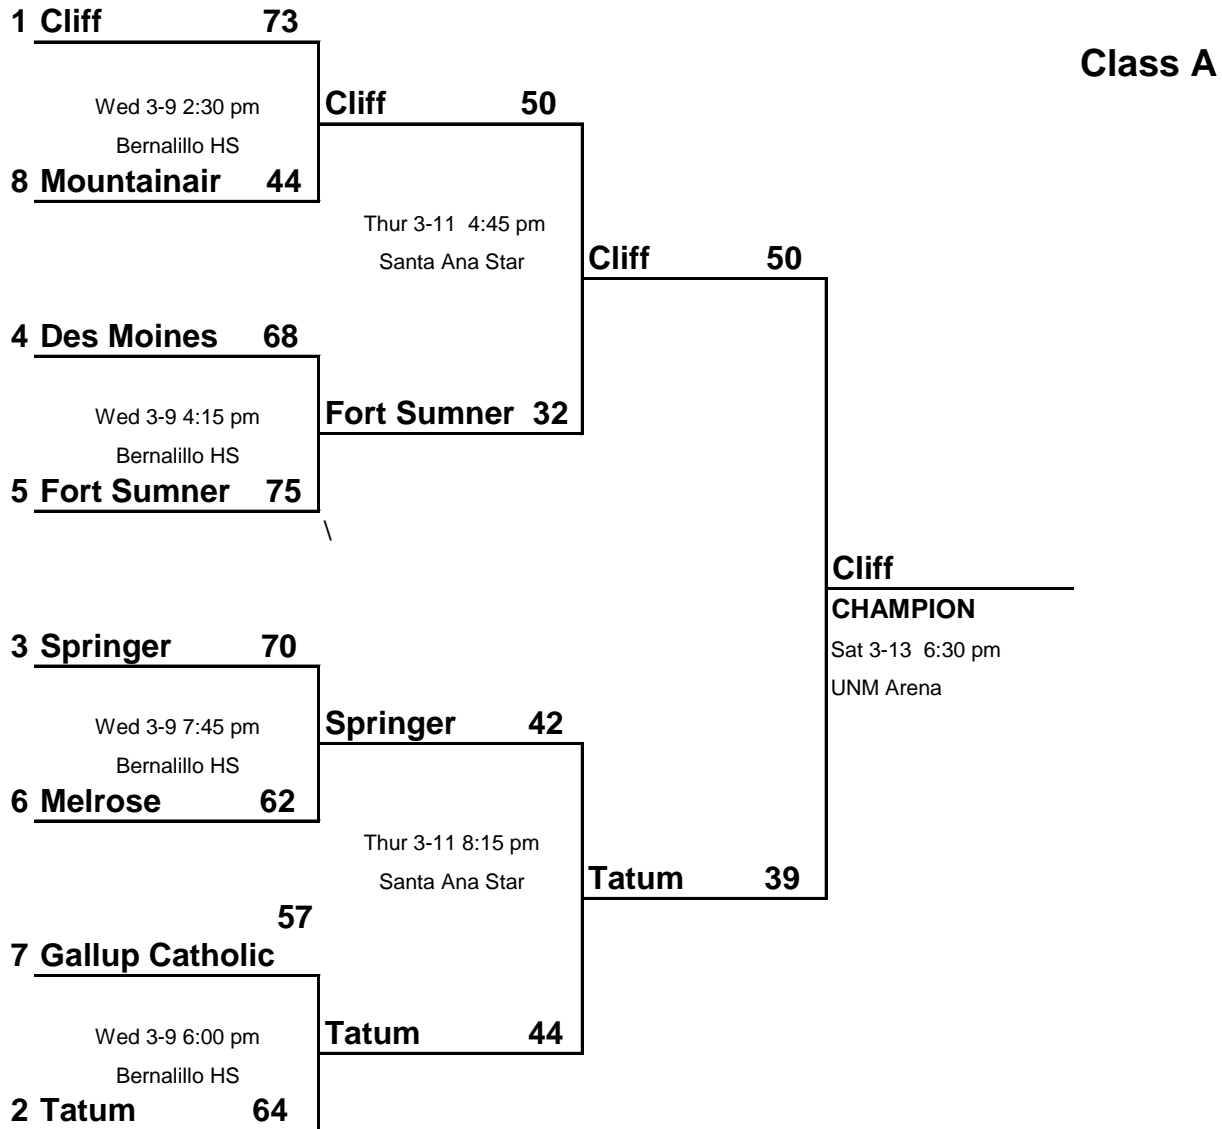

STATE (ALL)

**2010 BOYS STATE BASKETBALL TOURNAMENT**

**March 10-13, 2010**

First Round Games of State Tournament-March 6				
Winner (DIST)	Loser (Dist)	Score	Location	Overtimes
Springer (1)	San Jon (4)	59-41	Springer	
Fort Sumner (3)	Santa Fe Waldorf (2)	78-34	Santa Fe	
Melrose (3)	Evangel Christian (2)	74-47	Melrose	
Des Moines (1)	Logan (4)	59-57	Logan	
Cliff (5)	Magdalena (6)	76-50	Cliff	
Gallup Catholic (6)	Reserve (5)	57-53	Gallup Catholic	
Mountainair (7)	Valley Christian (8)	47-43	Mountainair	
Tatum (8)	Hondo Valley (7)	63-35	Tatum	

**2010 BOYS STATE BASKETBALL TOURNAMENT  
March 10-13, 2010**

**Class AA**

**1 Mesilla Valley 102**

Wed 3-9 3:00 pm  
Santa Ana Star

**8 Mora 60**

**Mesilla Valley 63**

Fri 3-12 8:00 am  
UNM Arena

**Mesilla Valley 55**

**4 Bosque 65**

Wed 3-9 8:00 am  
Santa Ana Star

**5 Coronado 49**

**Bosque 52**

**Mesilla Valley**

**CHAMPION**

Sat 3-13 8:30 am  
UNM Arena

**3 Tularosa 85**