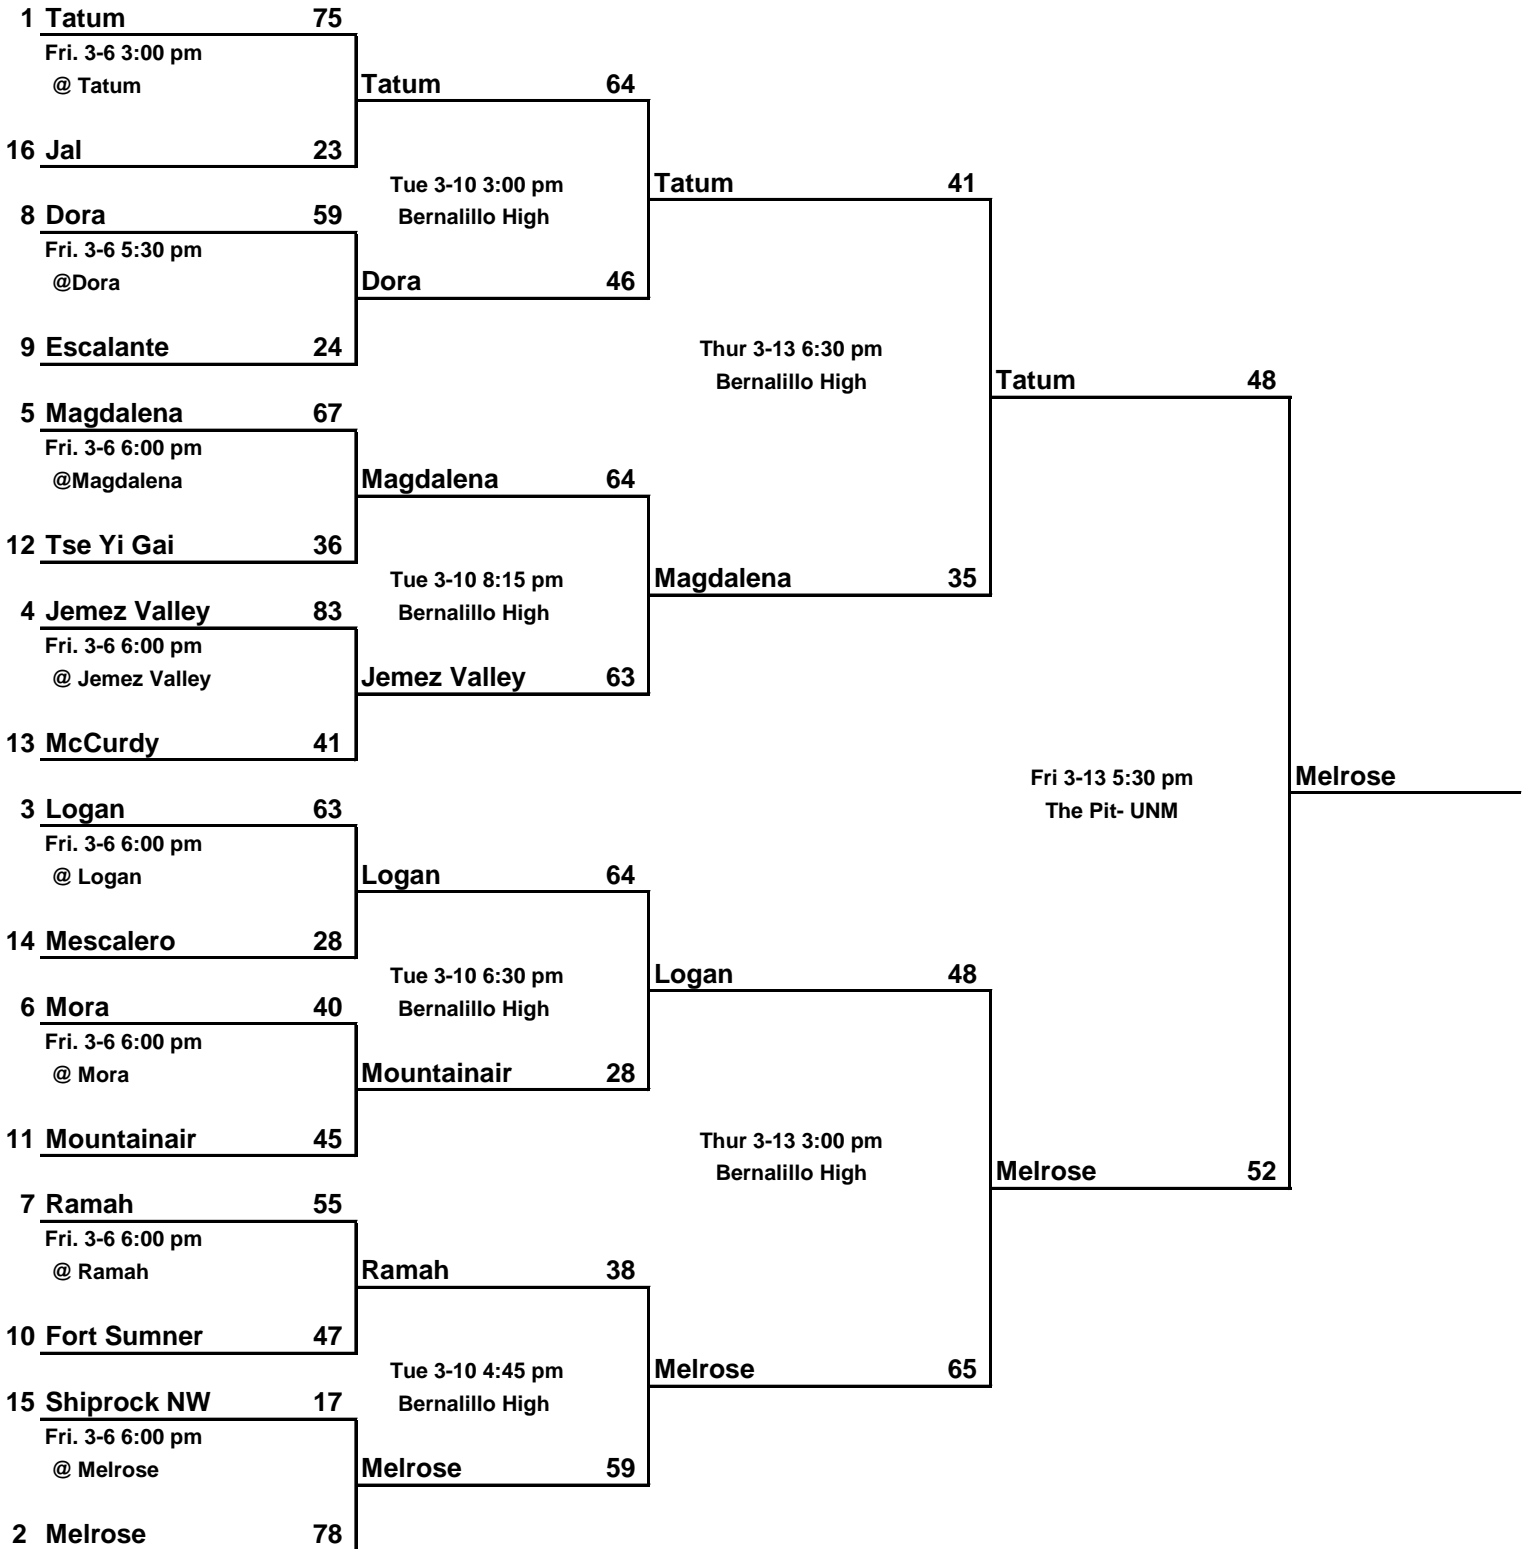

2015 GIRLS STATE BASKETBALL TOURNAMENT

March 10-14, 2015

Class 1A

2015 GIRLS STATE BASKETBALL TOURNAMENT

March 10-14, 2015

Class 2A

2015 GIRLS STATE BASKETBALL TOURNAMENT

March 10-14, 2015

Class 3A

2015 GIRLS STATE BASKETBALL TOURNAMENT

March 10-14, 2015

Class 4A

2015 GIRLS STATE BASKETBALL TOURNAMENT

March 10-14, 2015

Class 5A

2015 GIRLS STATE BASKETBALL TOURNAMENT