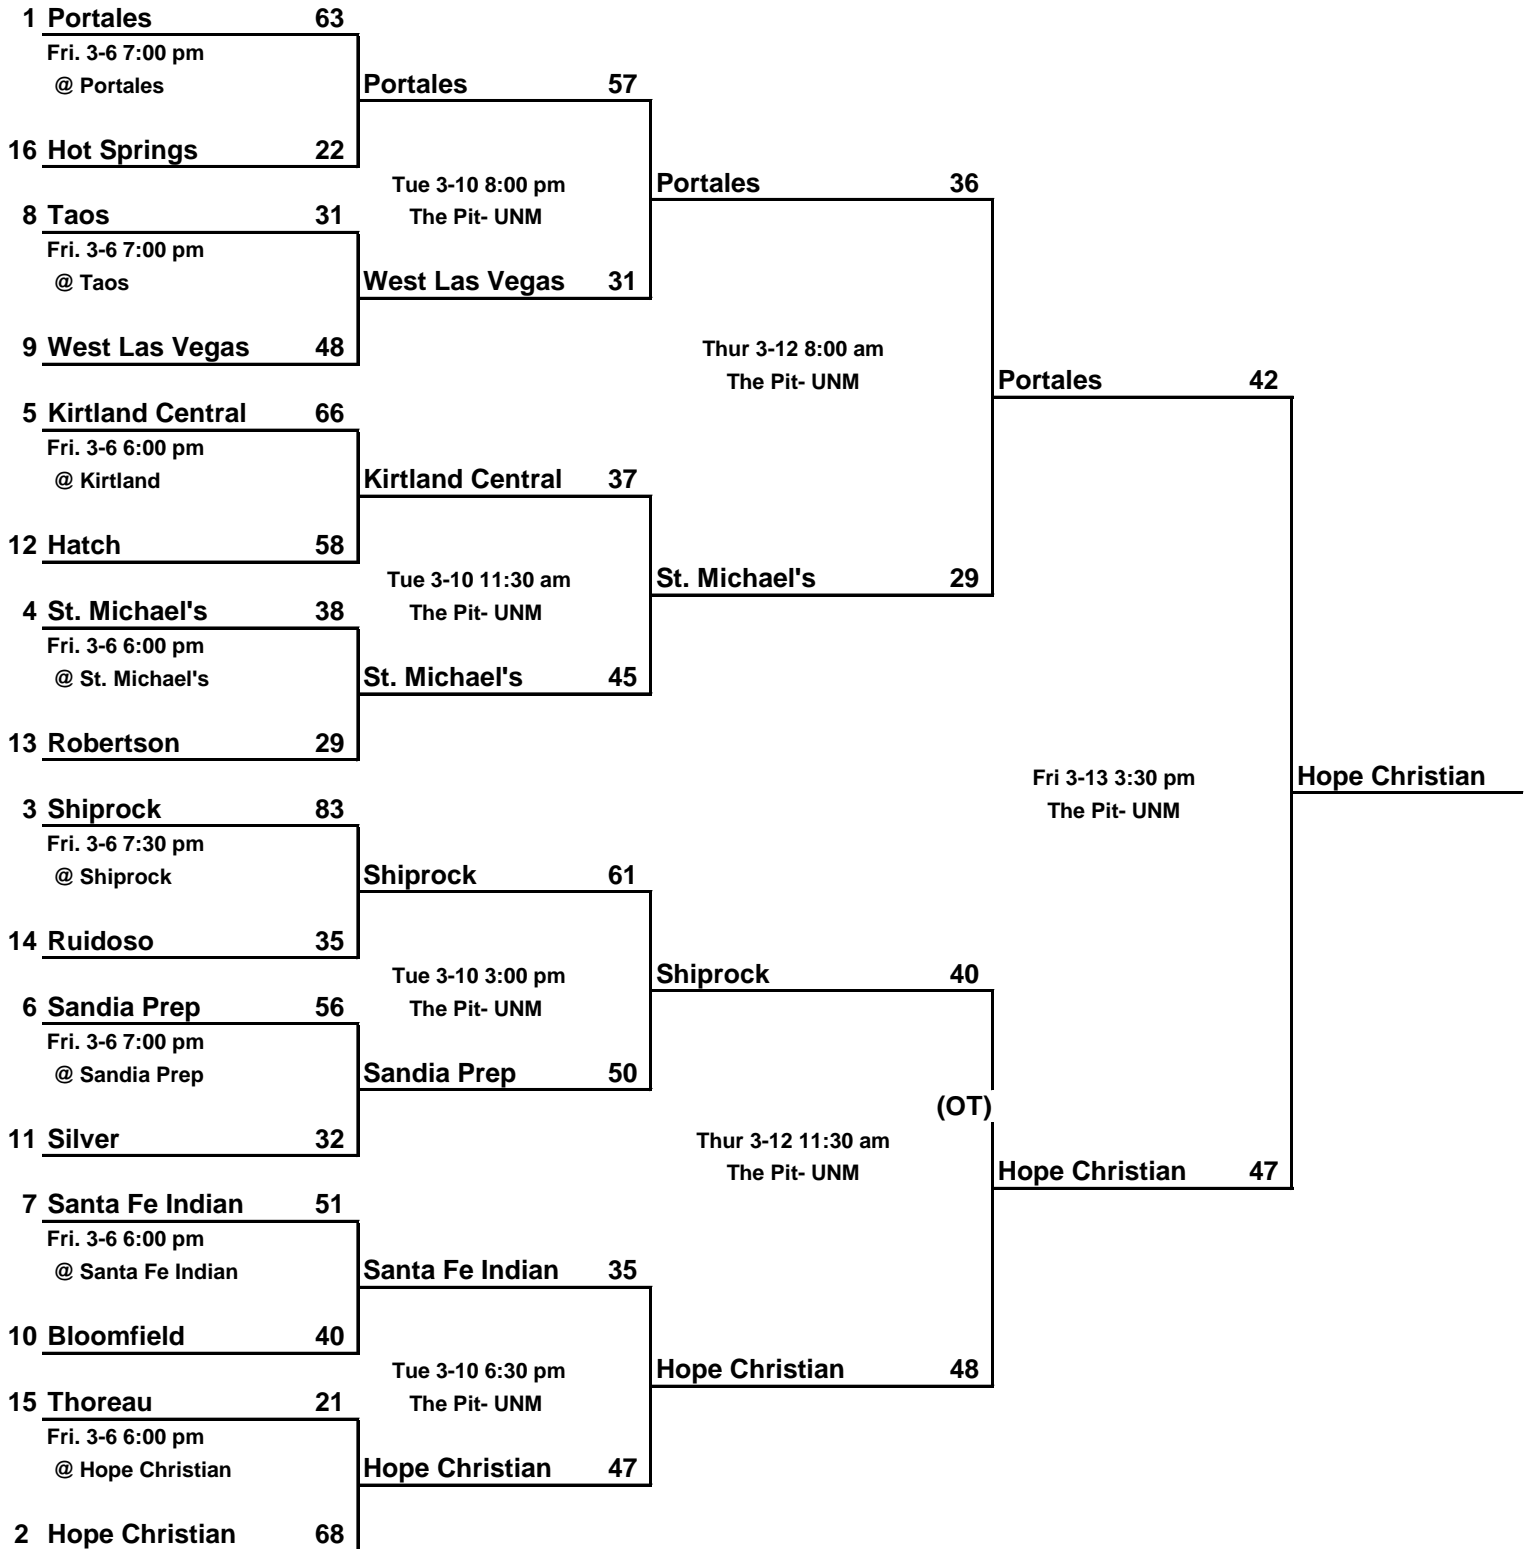

2015 GIRLS STATE BASKETBALL TOURNAMENT

March 10-14, 2015

Class 1A

2015 GIRLS STATE BASKETBALL TOURNAMENT

March 10-14, 2015

Class 2A

2015 GIRLS STATE BASKETBALL TOURNAMENT

March 10-14, 2015

Class 3A

2015 GIRLS STATE BASKETBALL TOURNAMENT

March 10-14, 2015

Class 4A

2015 GIRLS STATE BASKETBALL TOURNAMENT

March 10-14, 2015

Class 5A

2015 GIRLS STATE BASKETBALL TOURNAMENT