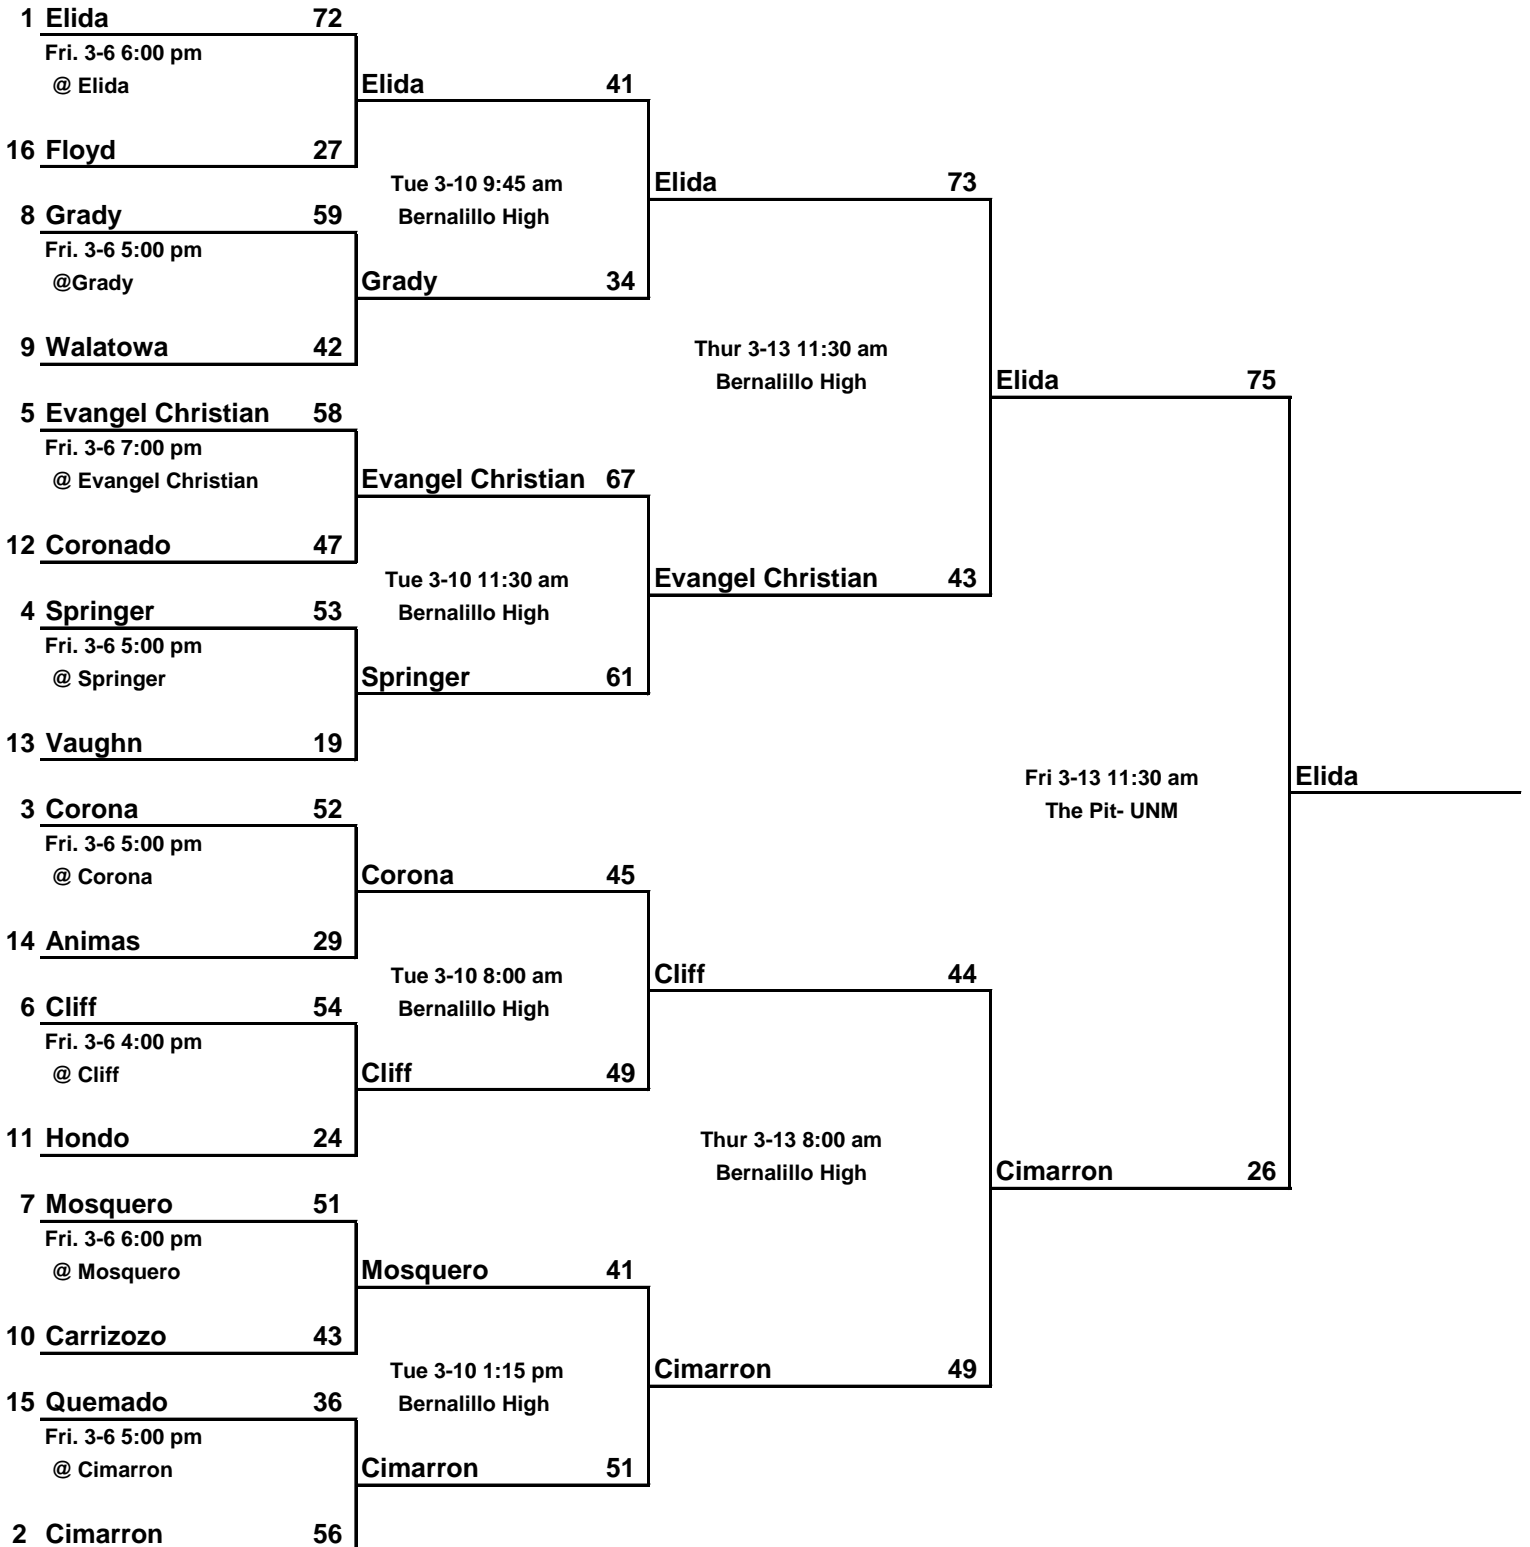

2015 GIRLS STATE BASKETBALL TOURNAMENT

March 10-14, 2015

Class 1A

2015 GIRLS STATE BASKETBALL TOURNAMENT

March 10-14, 2015

Class 2A

2015 GIRLS STATE BASKETBALL TOURNAMENT

March 10-14, 2015

Class 3A

2015 GIRLS STATE BASKETBALL TOURNAMENT

March 10-14, 2015

Class 4A

2015 GIRLS STATE BASKETBALL TOURNAMENT

March 10-14, 2015

Class 5A

2015 GIRLS STATE BASKETBALL TOURNAMENT