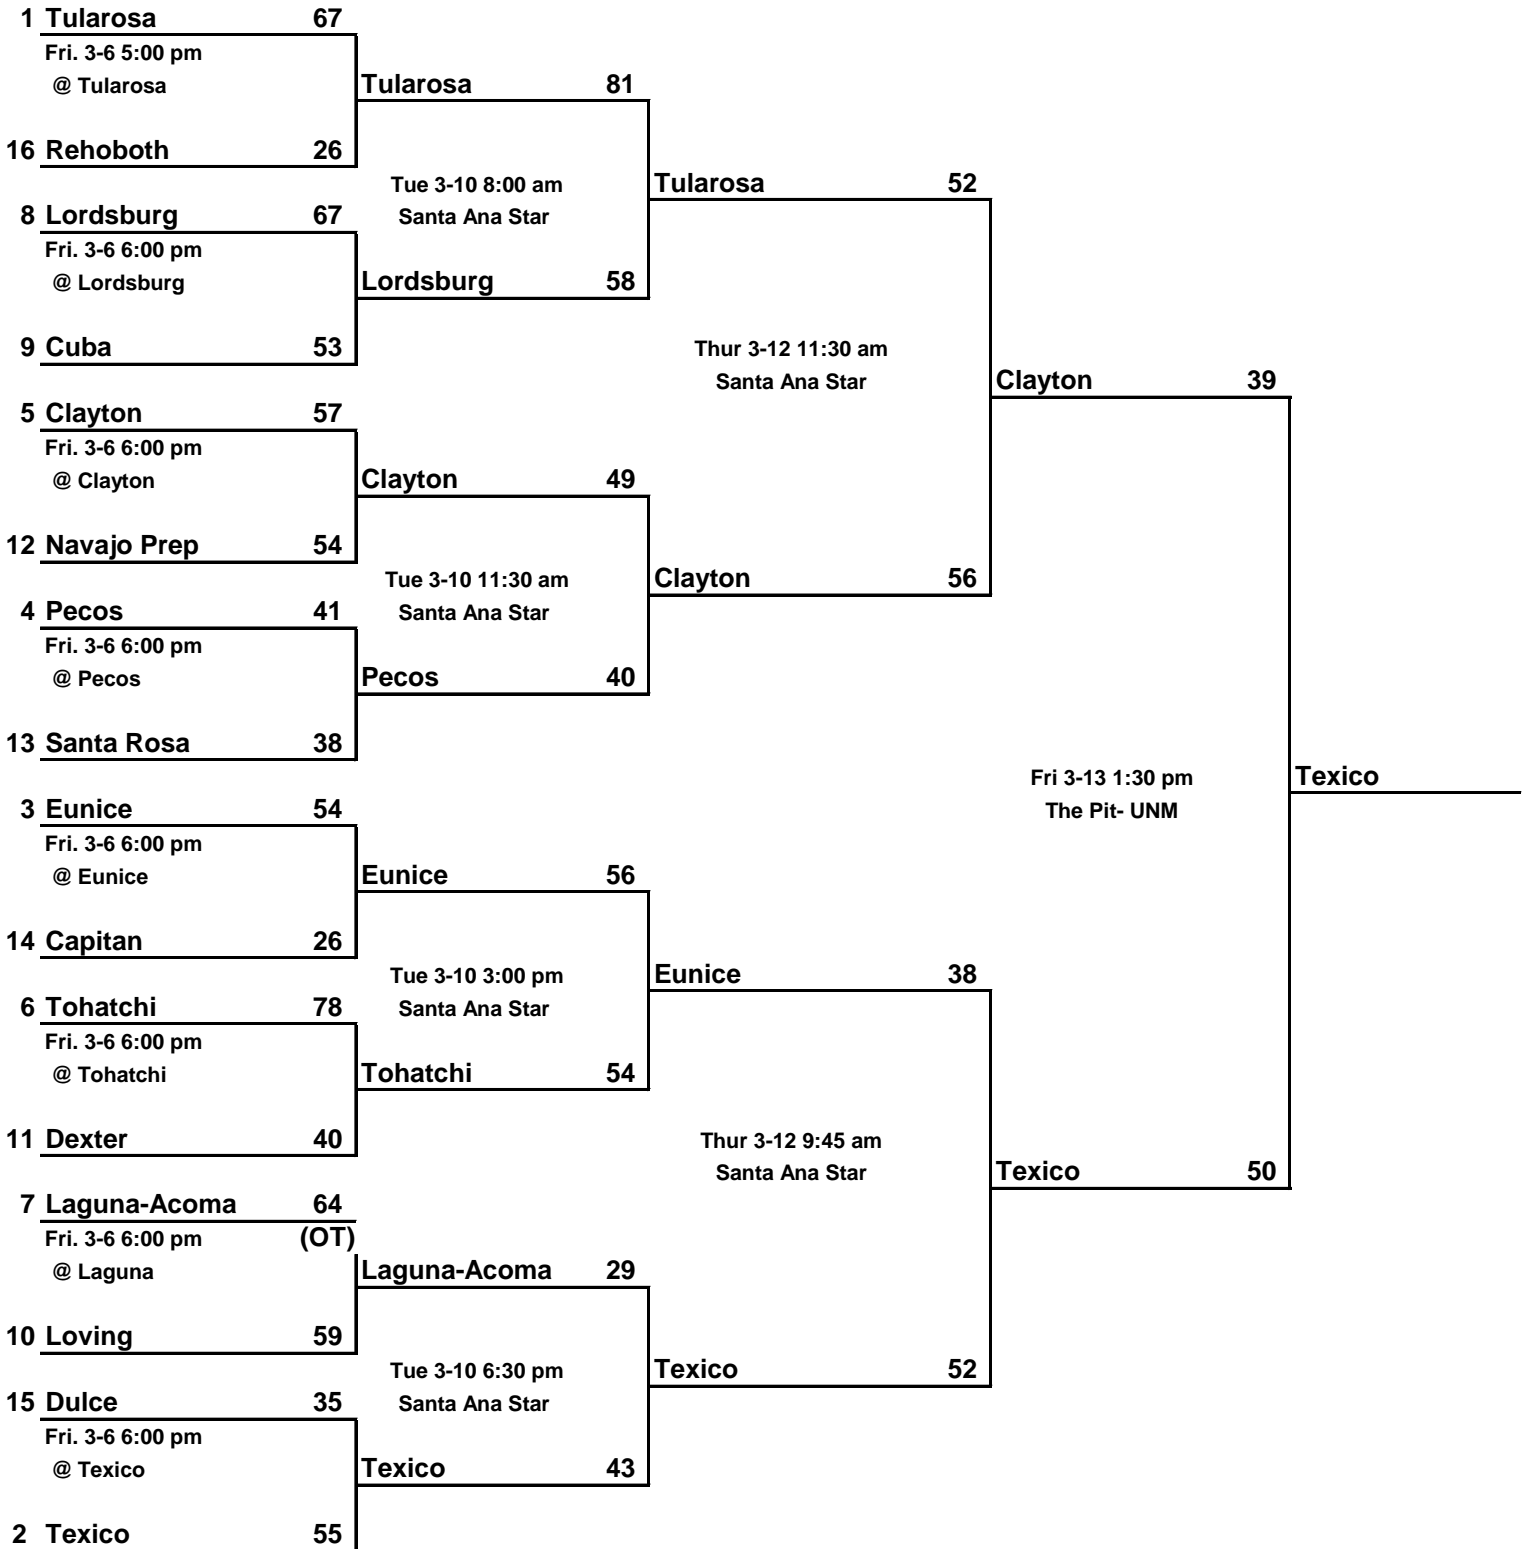

2015 GIRLS STATE BASKETBALL TOURNAMENT

March 10-14, 2015

Class 1A

2015 GIRLS STATE BASKETBALL TOURNAMENT

March 10-14, 2015

Class 2A

2015 GIRLS STATE BASKETBALL TOURNAMENT

March 10-14, 2015

Class 3A

2015 GIRLS STATE BASKETBALL TOURNAMENT

March 10-14, 2015

Class 4A

2015 GIRLS STATE BASKETBALL TOURNAMENT

March 10-14, 2015

Class 5A

2015 GIRLS STATE BASKETBALL TOURNAMENT