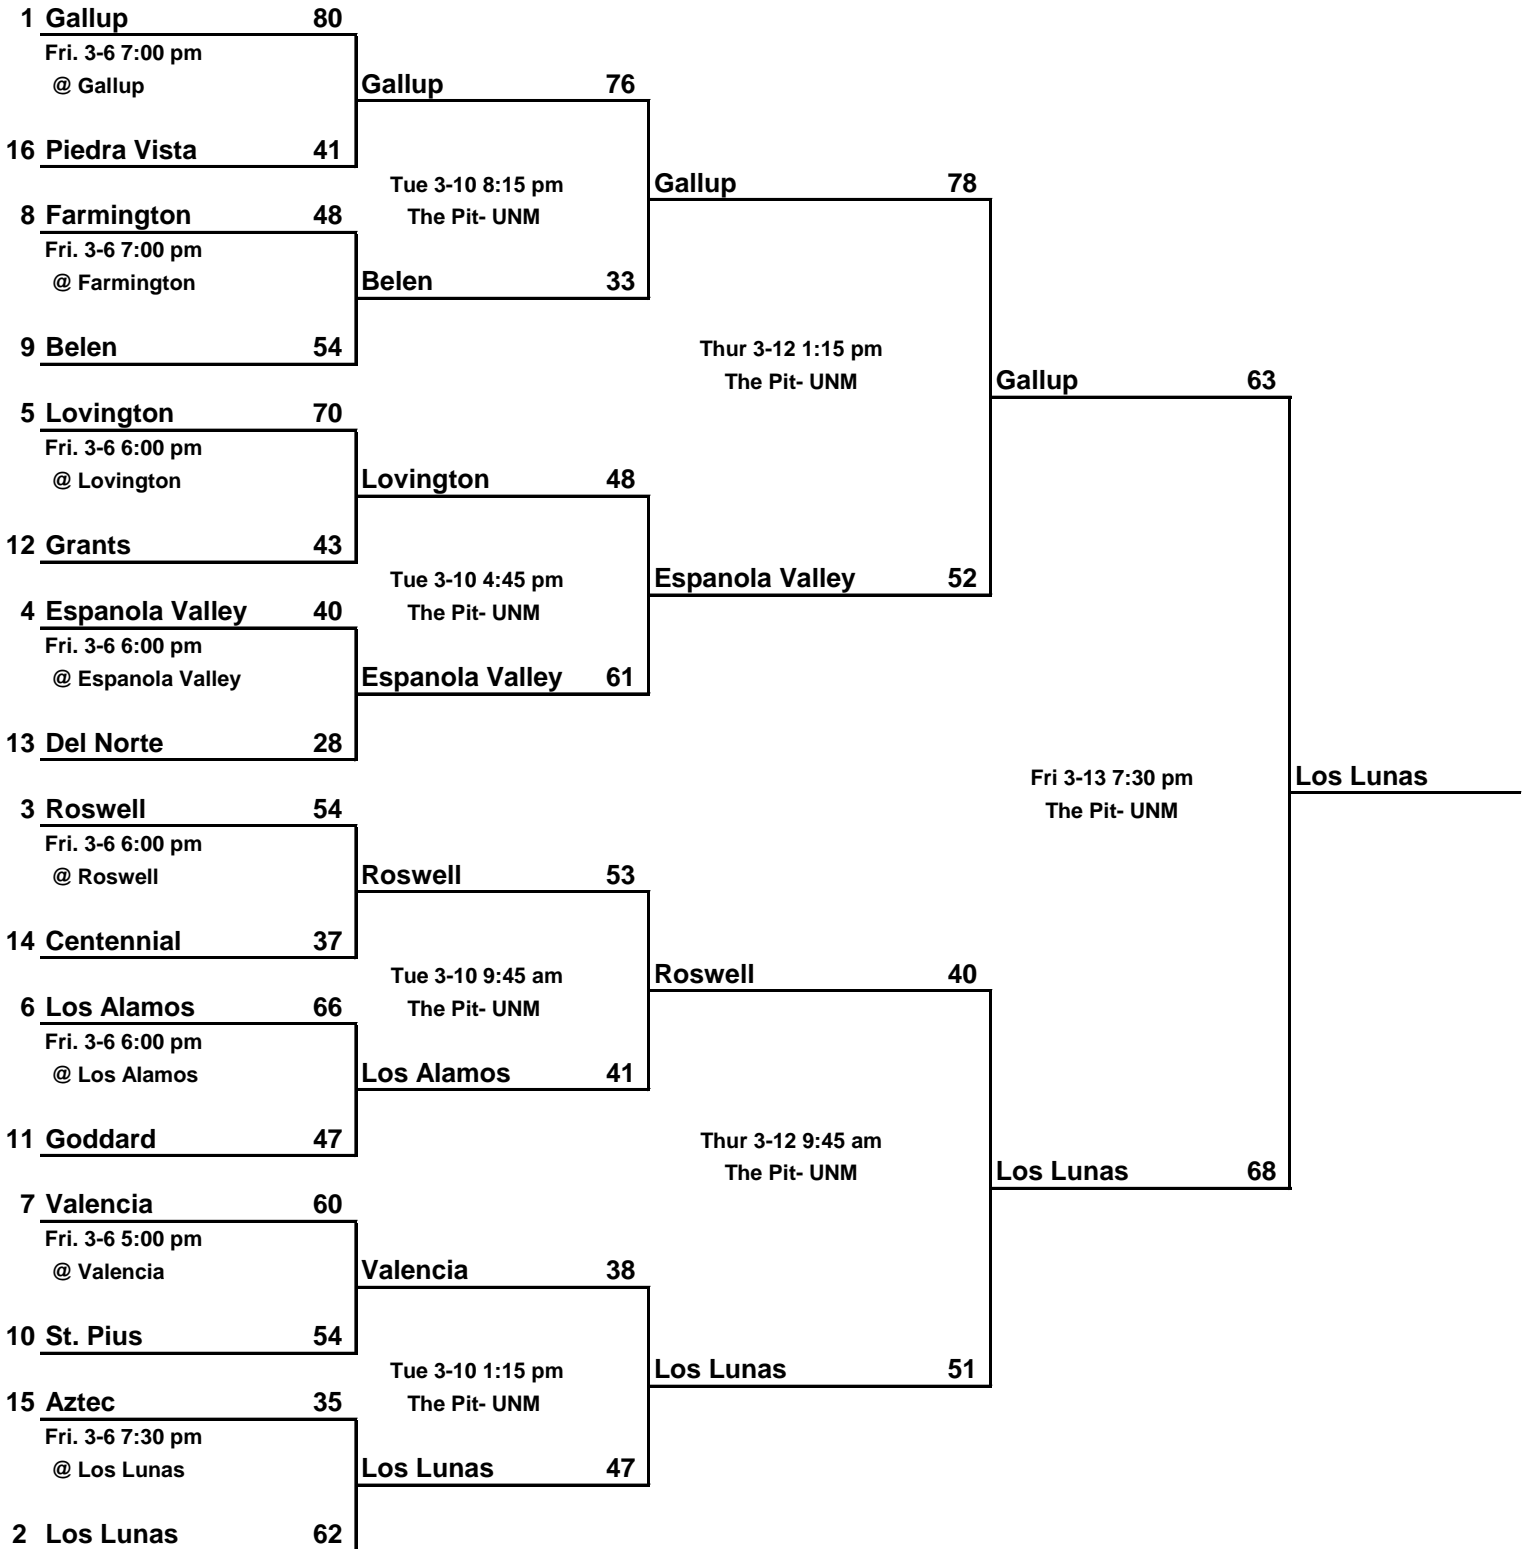

Class 3A

2015 GIRLS STATE BASKETBALL TOURNAMENT

March 10-14, 2015

Class 4A

2015 GIRLS STATE BASKETBALL TOURNAMENT

March 10-14, 2015

Class 5A

2015 GIRLS STATE BASKETBALL TOURNAMENT