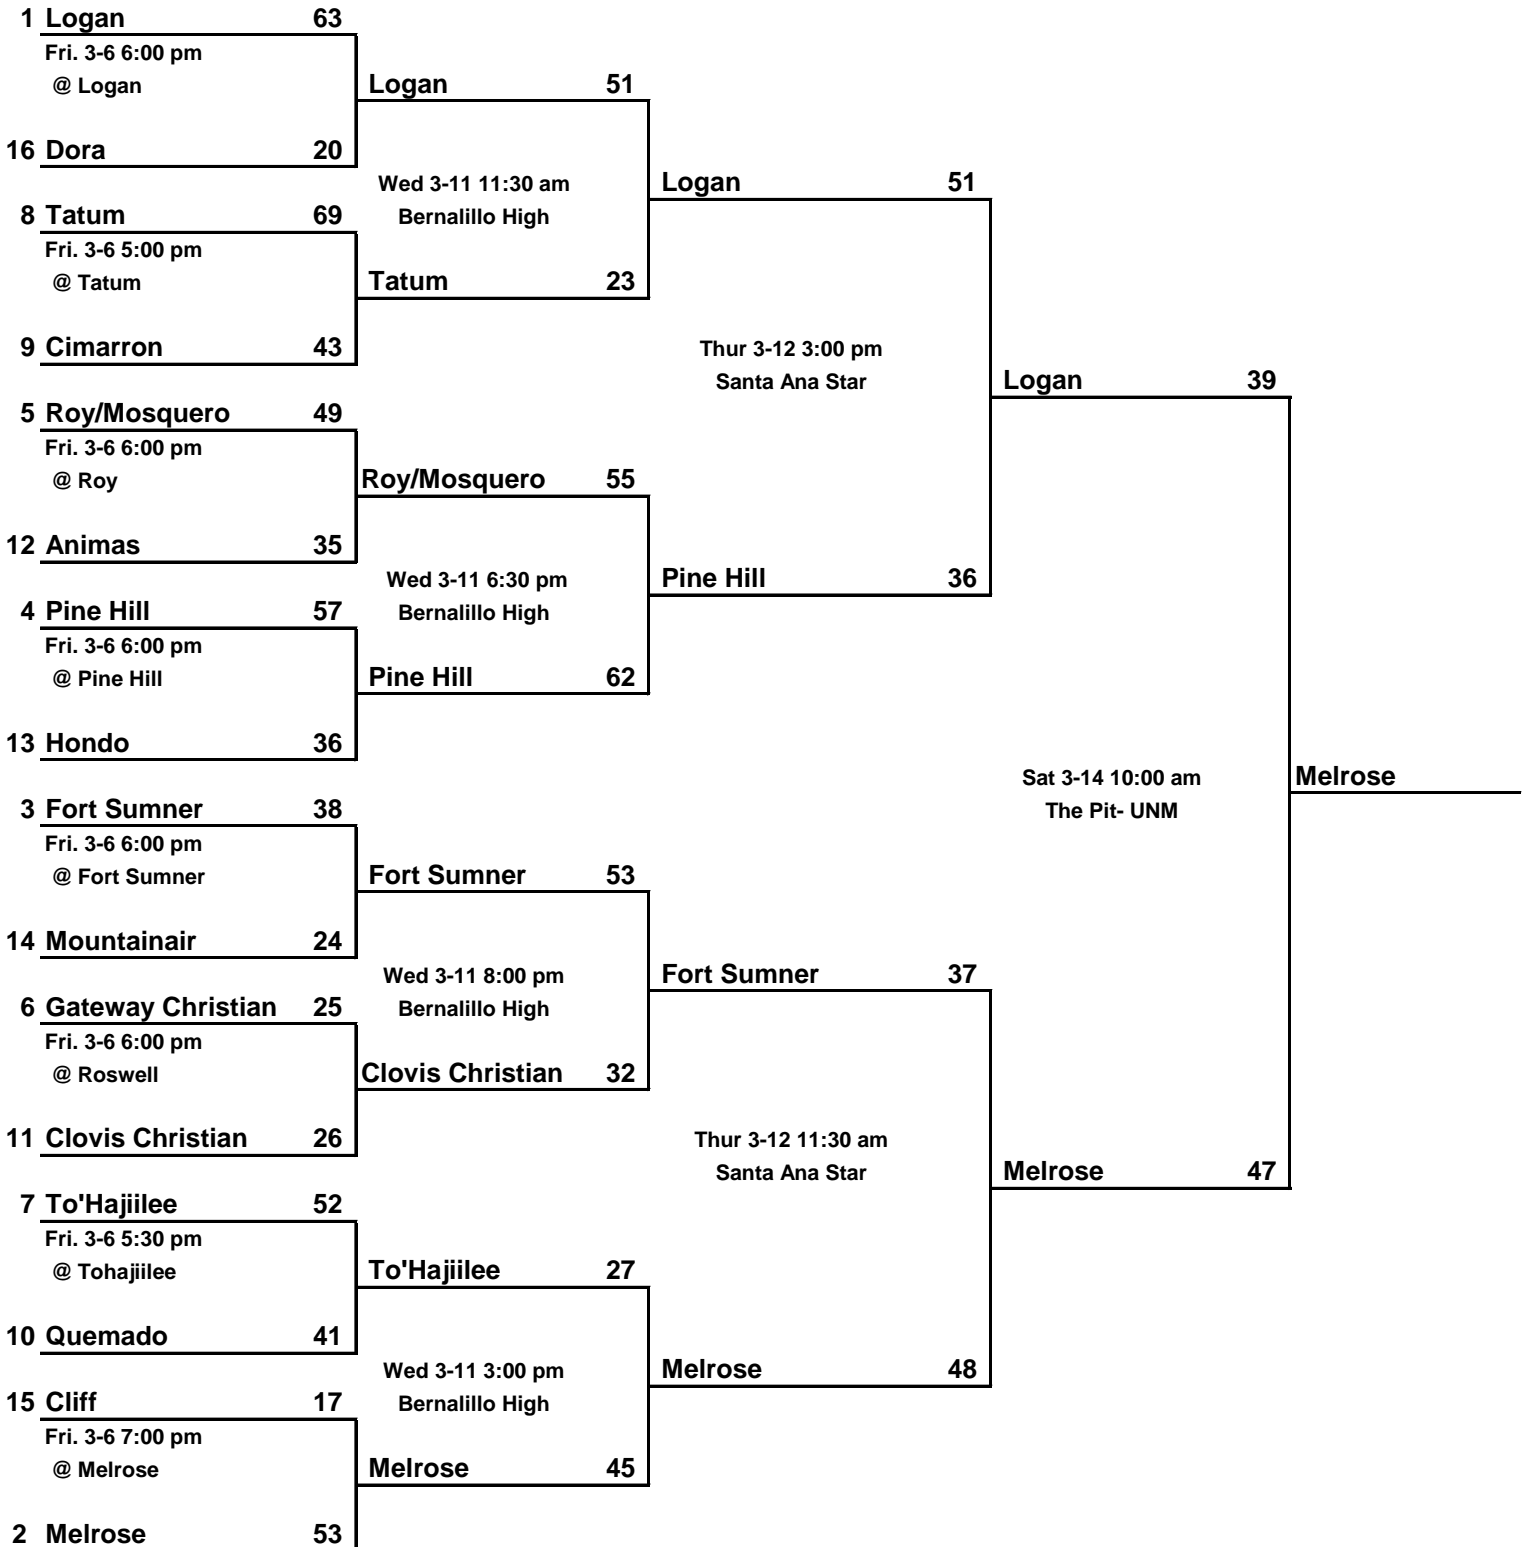

2020 GIRLS STATE BASKETBALL TOURNAMENT

March 6-14, 2020

Class 1A