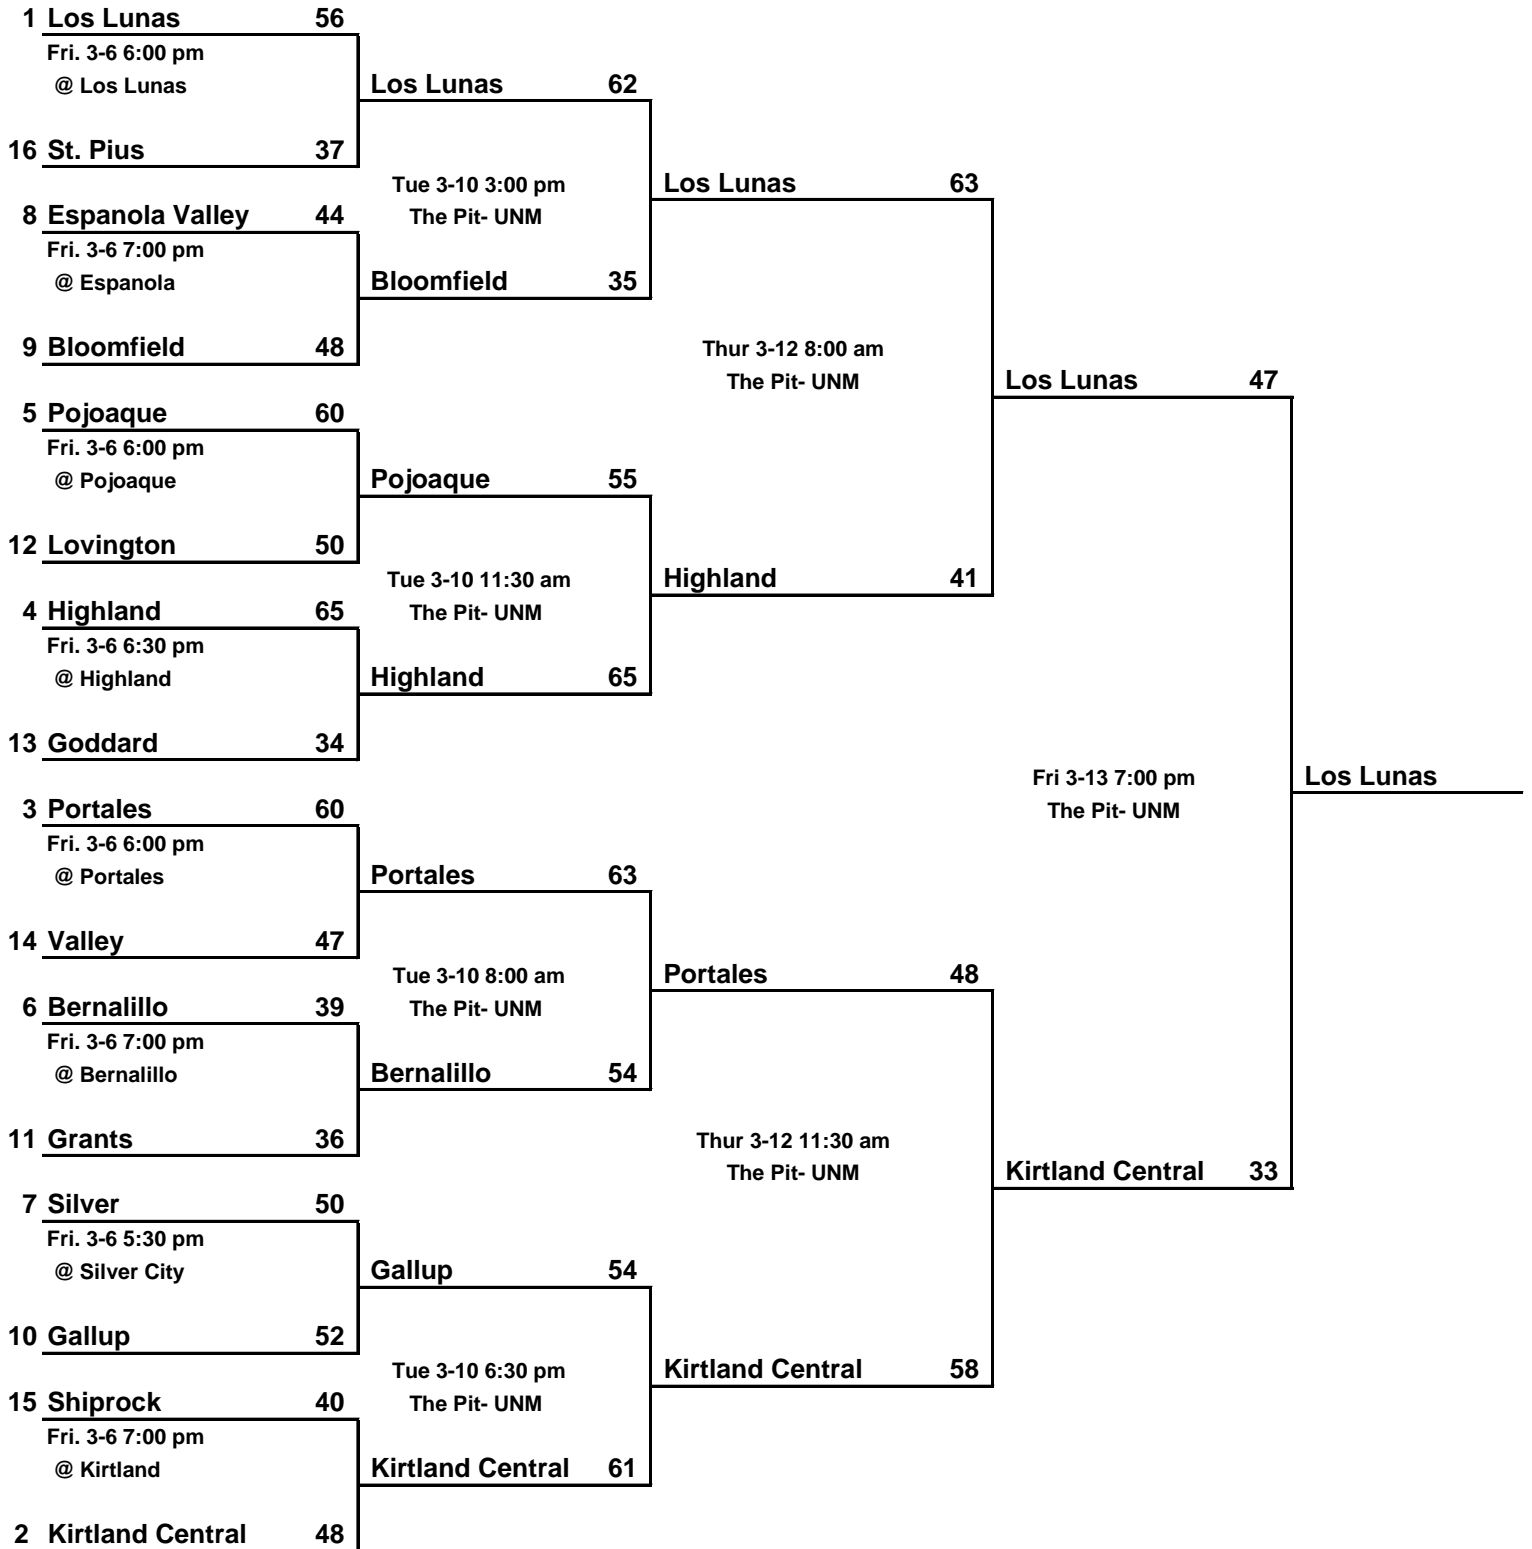

2020 GIRLS STATE BASKETBALL TOURNAMENT

March 6-14, 2020

Class 3A

1 Navajo Prep	69				
Fri. 3-6 6:00 pm @ Navajo Prep		Navajo Prep	67		
16 Crownpoint	23				
Tue 3-10 4:45 pm Santa Ana Star		Navajo Prep	59		
8 Laguna-Acoma	39				
Fri. 3-6 6:00 pm @Laguna		Tucumcari	55		
9 Tucumcari	58				
Thur 3-12 9:45 am Santa Ana Star		Navajo Prep	43		
5 Hatch	70				
Fri. 3-6 6:00 pm @ Hatch		Hatch	47		
12 Zuni	41				
Tue 3-10 1:15 pm Santa Ana Star		West Las Vegas	31		
4 West Las Vegas	52				
Fri. 3-6 7:00 pm @ West Las Vegas		West Las Vegas	60		
13 St. Michael's	30				
Fri 3-13 3:00 pm The Pit- UNM		Navajo Prep			
3 Tohatchi	52				
Fri. 3-6 6:00 pm @ Tohatchi		Tohatchi	56		
14 Dexter	32				
Tue 3-10 8:15 pm Santa Ana Star		Tohatchi	63		
6 Santa Fe Indian	45				
Fri. 3-6 7:00 pm @ Santa Fe Indian		Thoreau	39		
11 Thoreau	51				
Thur 3-12 8:15 pm Santa Ana Star		Tohatchi	33		
7 Socorro	38				
Fri. 3-6 7:00 pm @ Socorro		Robertson	52		
10 Robertson	54				
Tue 3-10 9:45 am Santa Ana Star		Tularosa	48		
15 Sandia Prep	32				
Fri. 3-6 7:00 pm @ Tularosa		Tularosa	78		
2 Tularosa	70				

2020 GIRLS STATE BASKETBALL TOURNAMENT

March 6-14, 2020

Class 4A