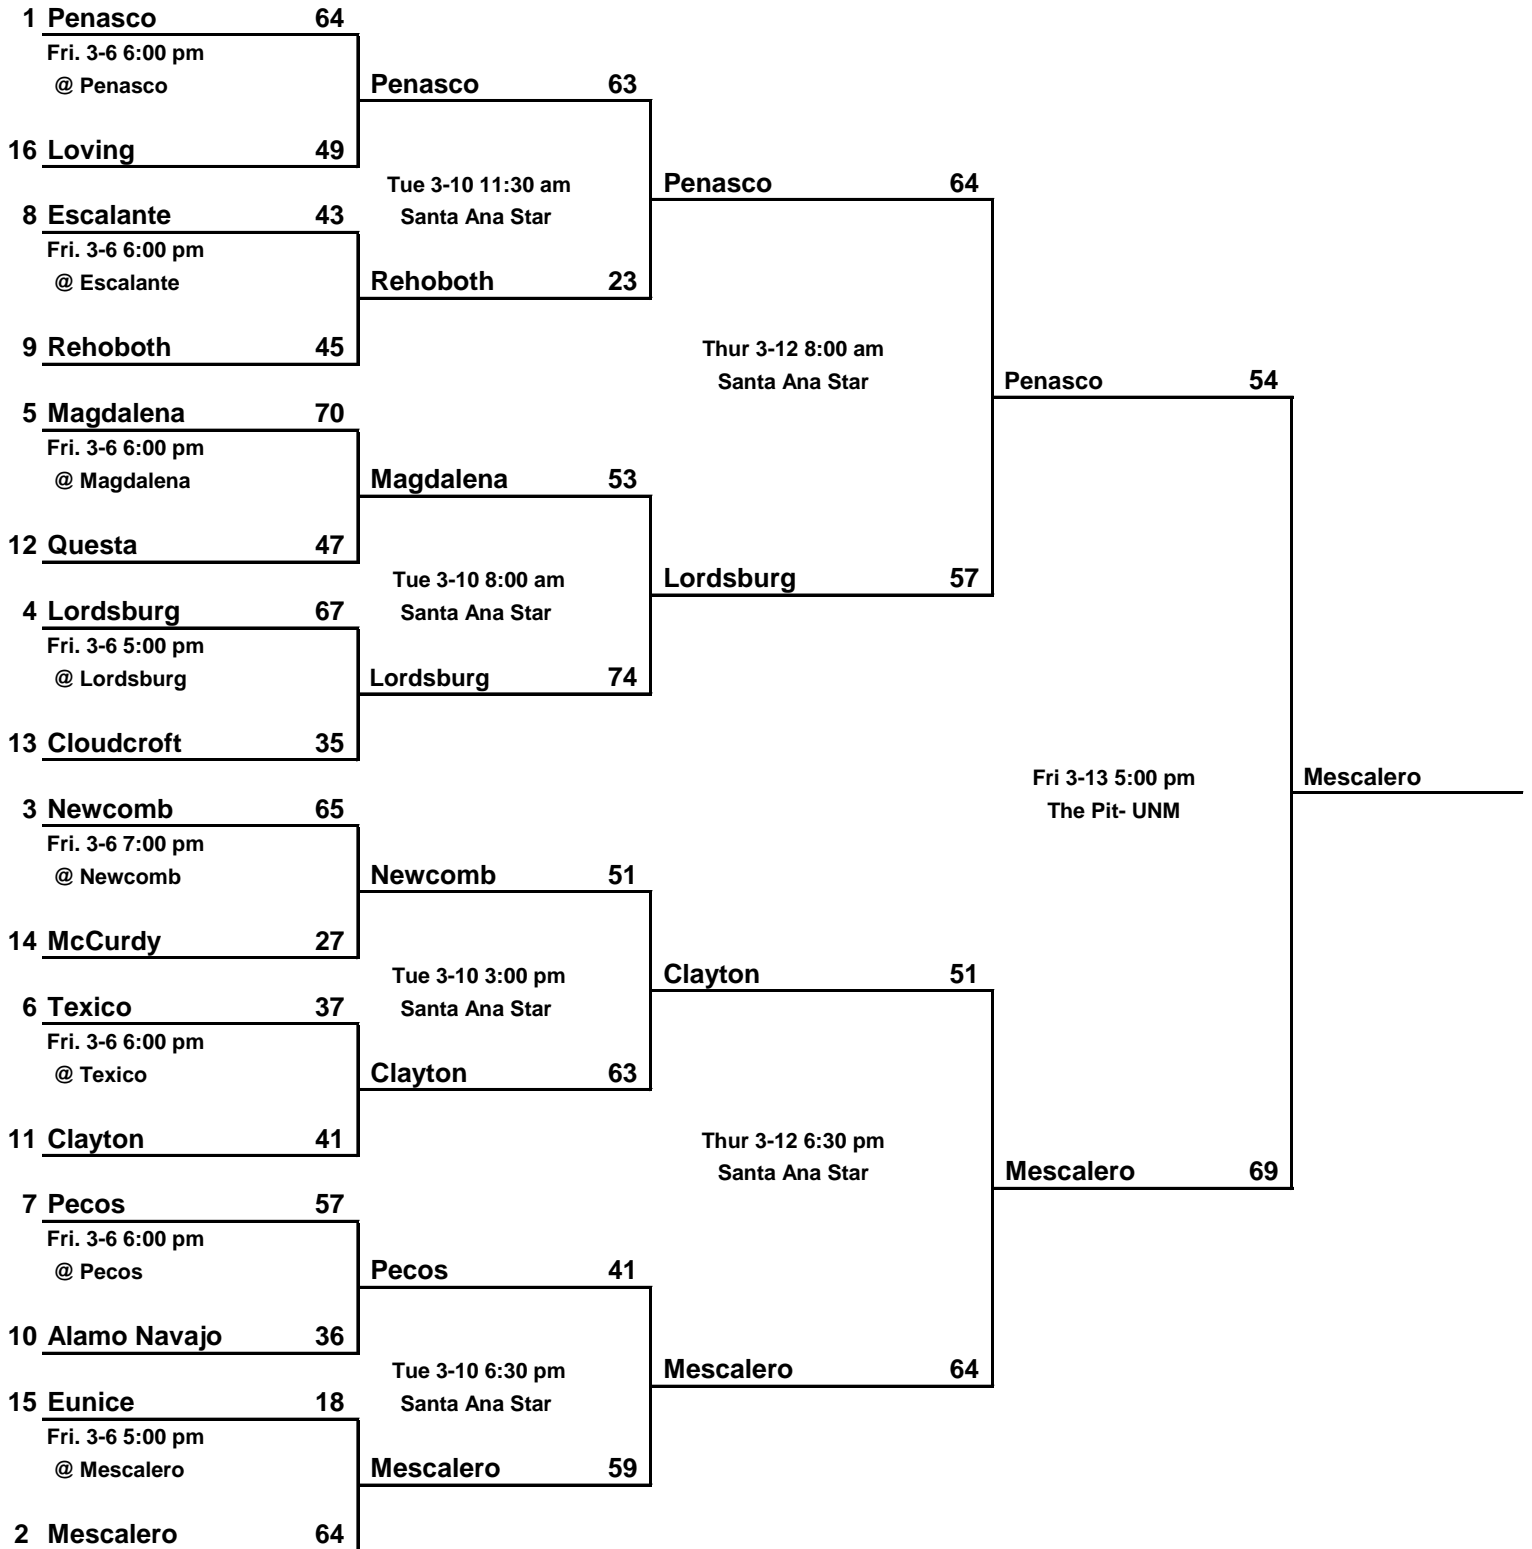

2020 GIRLS STATE BASKETBALL TOURNAMENT

March 6-14, 2020

Class 2A

2020 GIRLS STATE BASKETBALL TOURNAMENT

March 6-14, 2020

Class 3A

1 Navajo Prep	69				
Fri. 3-6 6:00 pm @ Navajo Prep		Navajo Prep	67		
16 Crownpoint	23				
Tue 3-10 4:45 pm Santa Ana Star		Navajo Prep	59		
8 Laguna-Acoma	39				
Fri. 3-6 6:00 pm @Laguna		Tucumcari	55		
9 Tucumcari	58				
Thur 3-12 9:45 am Santa Ana Star		Navajo Prep	43		
5 Hatch	70				
Fri. 3-6 6:00 pm @ Hatch		Hatch	47		
12 Zuni	41				
Tue 3-10 1:15 pm Santa Ana Star		West Las Vegas	31		
4 West Las Vegas	52				
Fri. 3-6 7:00 pm @ West Las Vegas		West Las Vegas	60		
13 St. Michael's	30				
Fri 3-13 3:00 pm The Pit- UNM		Navajo Prep			
3 Tohatchi	52				
Fri. 3-6 6:00 pm @ Tohatchi		Tohatchi	56		
14 Dexter	32				
Tue 3-10 8:15 pm Santa Ana Star		Tohatchi	63		
6 Santa Fe Indian	45				
Fri. 3-6 7:00 pm @ Santa Fe Indian		Thoreau	39		
11 Thoreau	51				
Thur 3-12 8:15 pm Santa Ana Star		Tohatchi	33		
7 Socorro	38				
Fri. 3-6 7:00 pm @ Socorro		Robertson	52		
10 Robertson	54				
Tue 3-10 9:45 am Santa Ana Star		Tularosa	48		
15 Sandia Prep	32				
Fri. 3-6 7:00 pm @ Tularosa		Tularosa	78		
2 Tularosa	70