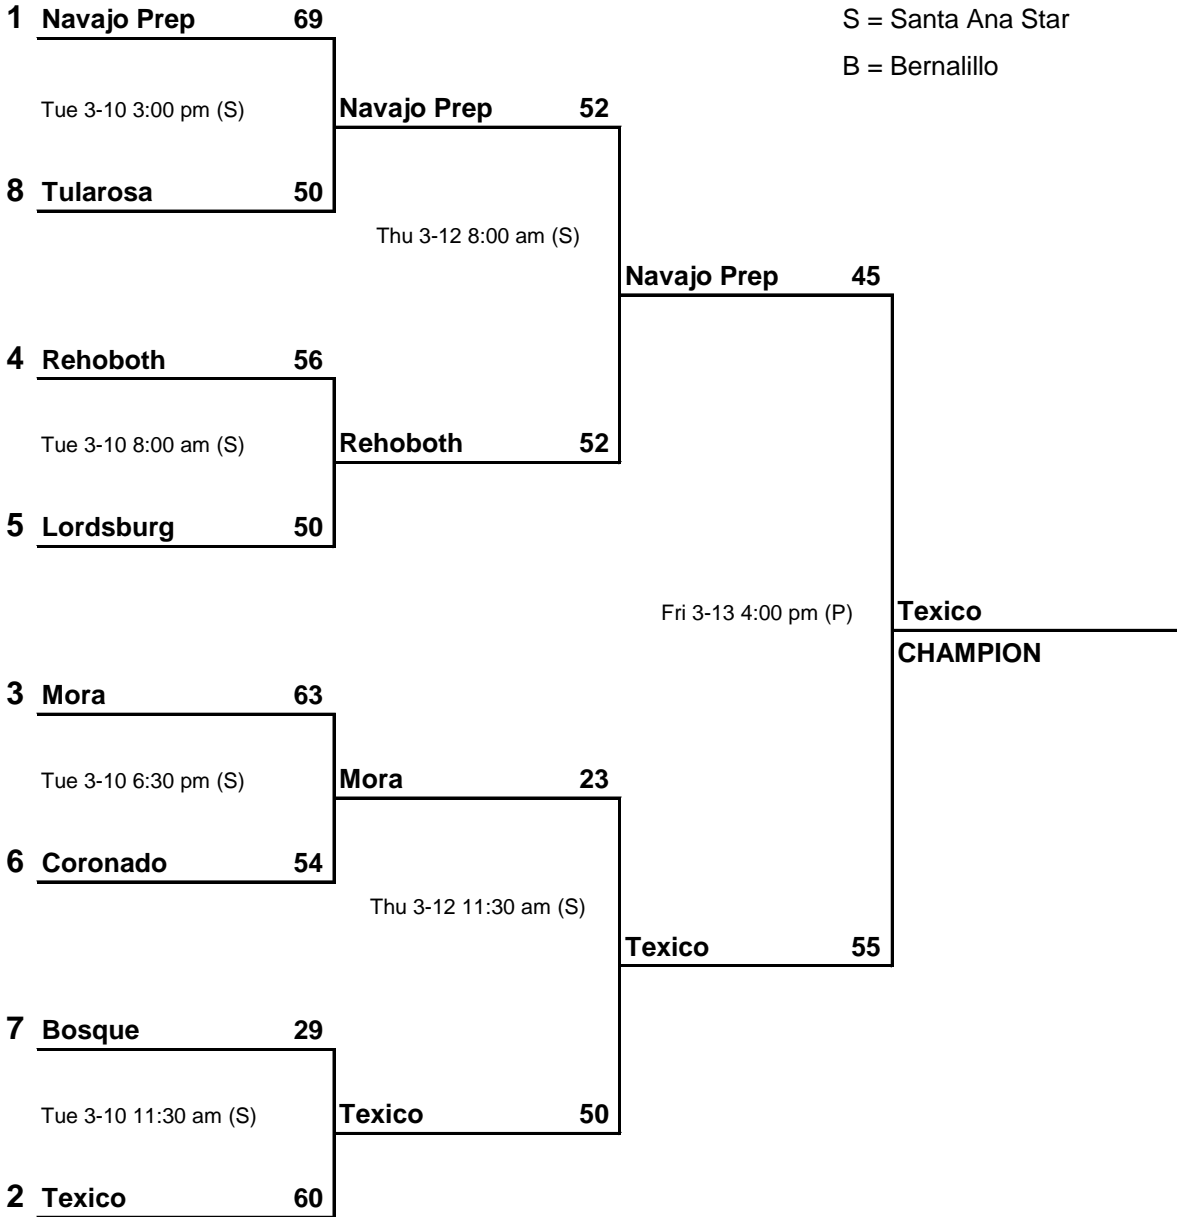

2008 GIRLS STATE BASKETBALL TOURNAMENT

March 7-15, 2008

Albuquerque

Class A

P = University Arena (The Pit)

S = Santa Ana Star

B = Bernalillo

First Round Games of State Tournament-March 7

2008 GIRLS STATE BASKETBALL TOURNAMENT

March 7-15, 2008

Class AA

P = University Arena (The Pit)

S = Santa Ana Star

B = Bernalillo

First Round Games of State Tournament-March 7							
Winner	Dst	Loser	Dst	Score		LOCATION	OT
Navajo Prep	1	McCurdy	3	71-36		Navajo Prep	
Coronado	2	Pecos	3	66-55		Coronado	
Rehoboth	1	Penasco	3	73-40		Penasco	
Mora	4	Escalante	2	48-35		Mora	
Lordsburg	5	Capitan	7	65-44		Lordsburg	
Texico	6	Estancia	8	59-12		Texico	
Tularosa	5	Jal	7	58-44		Jal	
Bosque	8	Clayton	6	47-42		Bosque	