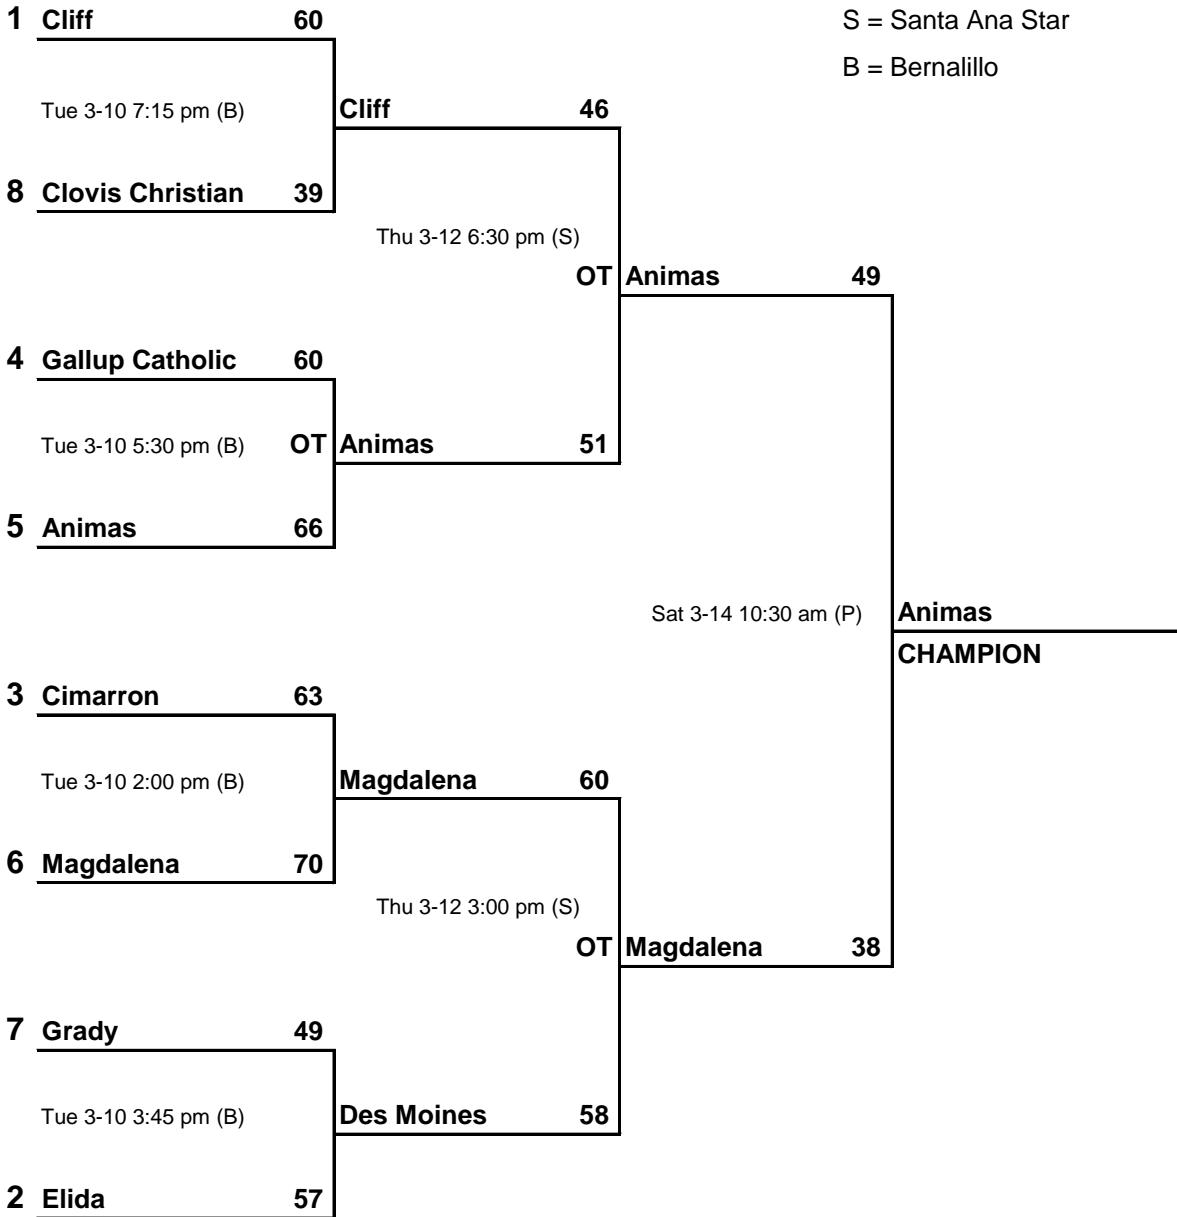

2008 GIRLS STATE BASKETBALL TOURNAMENT

March 7-15, 2008

Albuquerque

Class A

P = University Arena (The Pit)

S = Santa Ana Star

B = Bernalillo

First Round Games of State Tournament-March 7

2008 GIRLS STATE BASKETBALL TOURNAMENT

March 7-15, 2008

Class AA

P = University Arena (The Pit)

S = Santa Ana Star

B = Bernalillo

First Round Games of State Tournament-March 7							
Winner	Dst	Loser	Dst	Score		LOCATION	OT
Navajo Prep	1	McCurdy	3	71-36		Navajo Prep	
Coronado	2	Pecos	3	66-55		Coronado	
Rehoboth	1	Penasco	3	73-40		Penasco	
Mora	4	Escalante	2	48-35		Mora	
Lordsburg	5	Capitan	7	65-44		Lordsburg	
Texico	6	Estancia	8	59-12		Texico	
Tularosa	5	Jal	7	58-44		Jal	
Bosque	8	Clayton	6	47-42		Bosque	