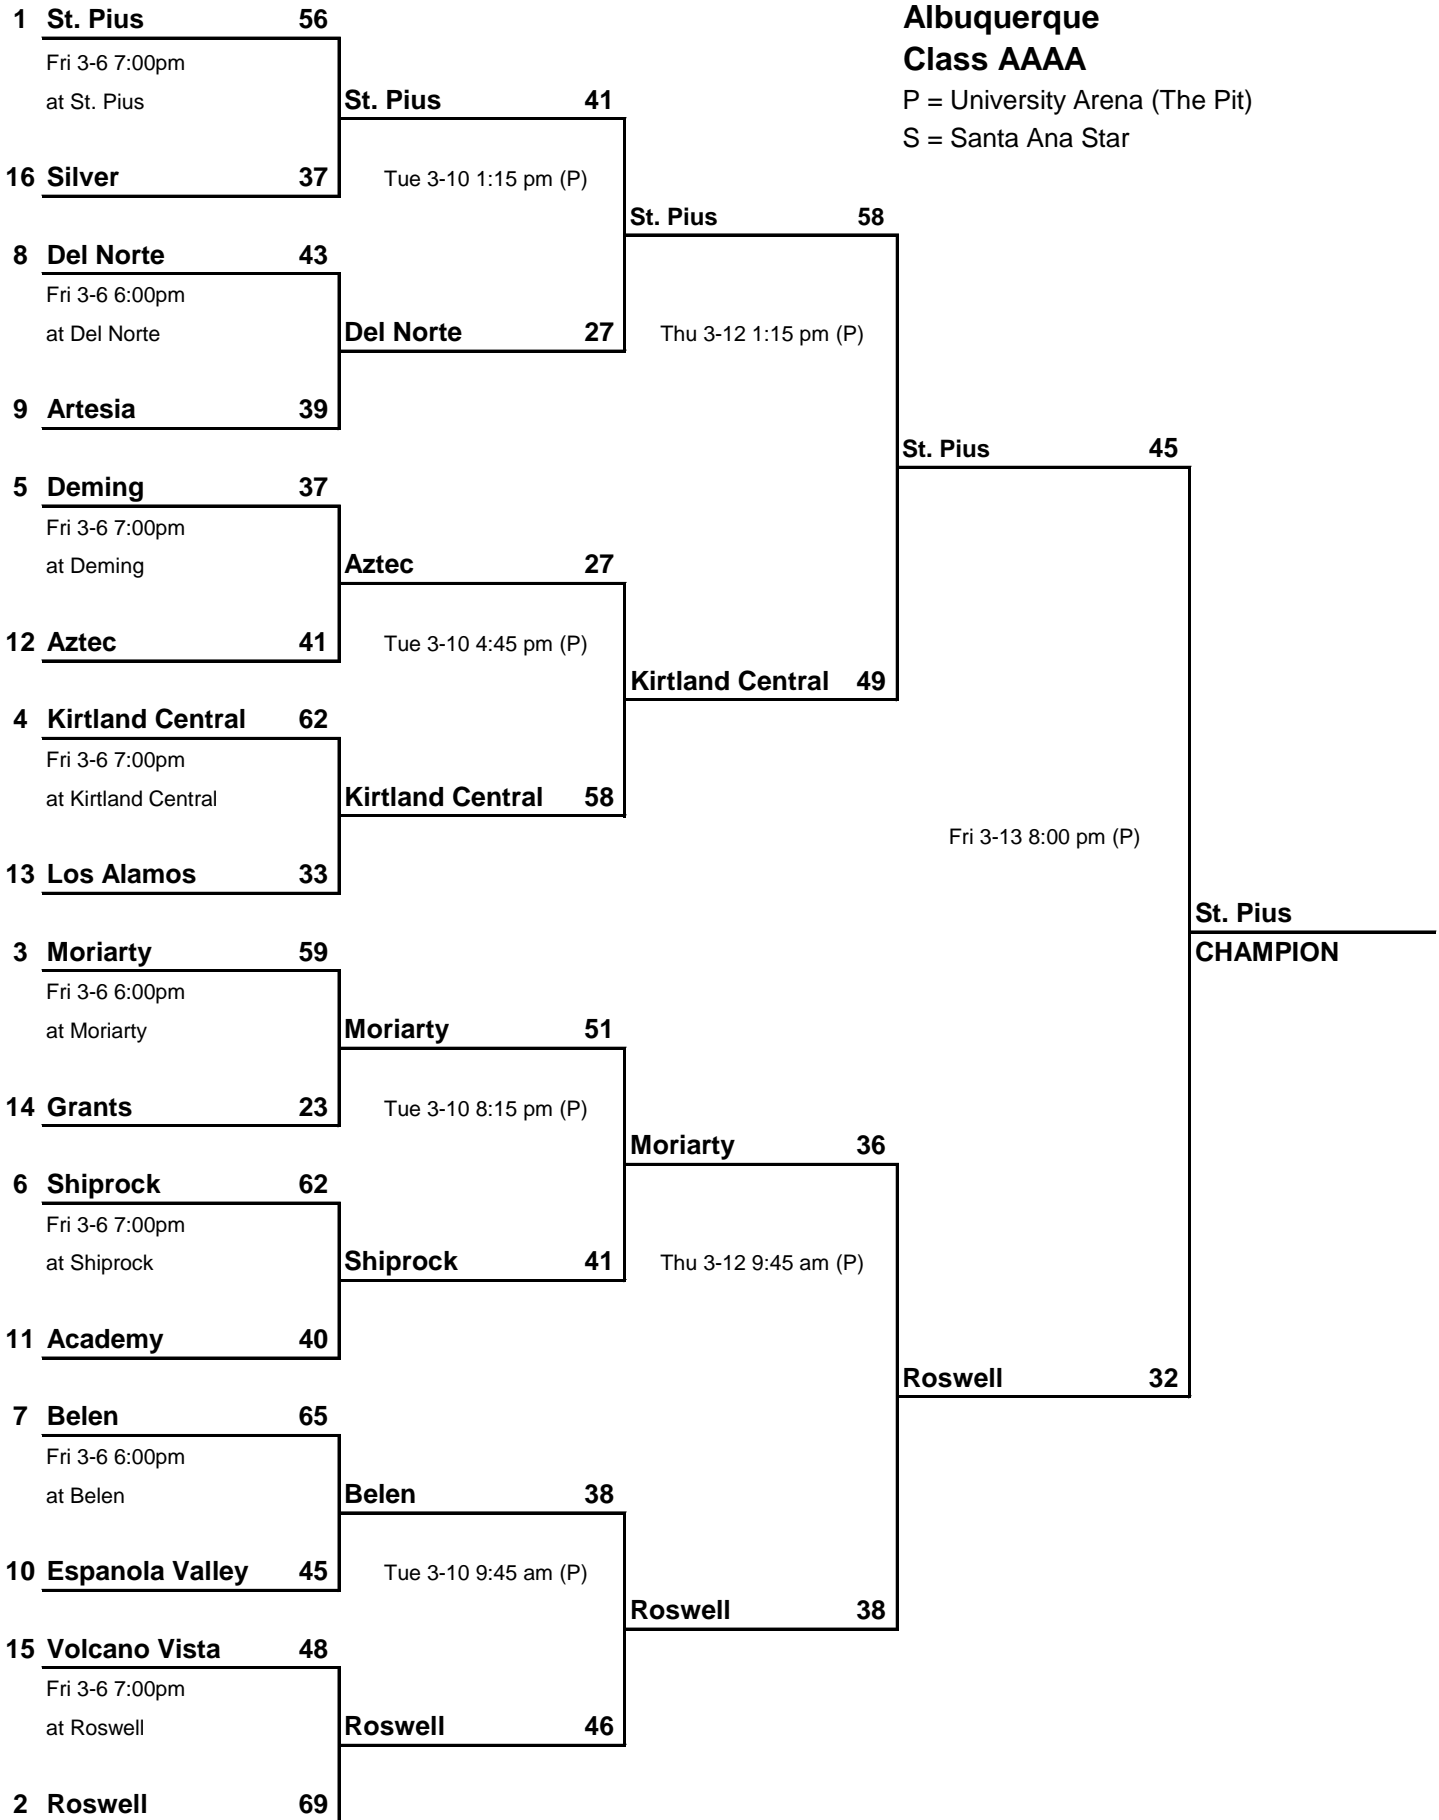

2009 GIRLS STATE BASKETBALL TOURNAMENT

March 6-14, 2009

Albuquerque

Class AAAA

P = University Arena (The Pit)

S = Santa Ana Star