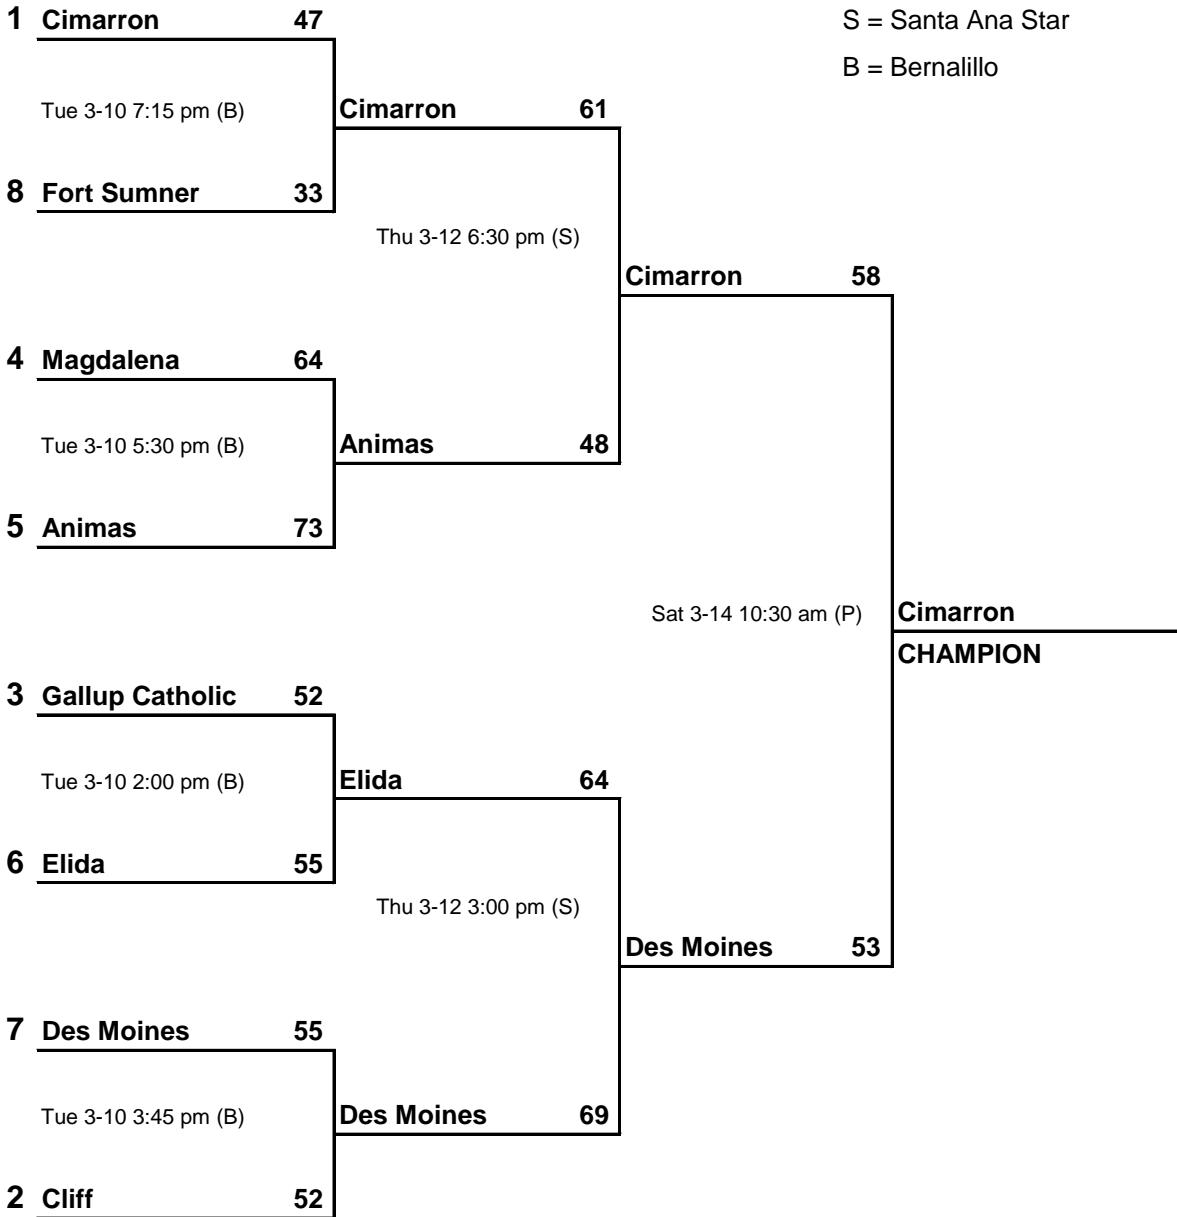

2009 GIRLS STATE BASKETBALL TOURNAMENT

March 6-14, 2009

Albuquerque

Class A

P = University Arena (The Pit)

S = Santa Ana Star

B = Bernalillo

First Round Games of State Tournament-March 6

2009 GIRLS STATE BASKETBALL TOURNAMENT

March 6-14, 2009

Class AA

P = University Arena (The Pit)

S = Santa Ana Star

B = Bernalillo

First Round Games of State Tournament-March 6

Winner	Dst	Loser	Dst	Score	LOCATION	OT
Navajo Pine	1	Coronado	2	69-56	Navajo Pine	
Navajo Prep	1	Rehoboth	1	48-38	Navajo Prep	
Penasco	3	Pecos	4	69-52	Penasco	
Mora	4	McCurdy	3	25-22	Mora	
Lordsburg	5	Jemez Valley	8	86-38	Lordsburg	
Santa Rosa	6	Eunice	7	76-49	Santa Rosa	
Jal	7	Texico	6	44-20	Jal	
Tularosa	5	Estancia	8	36-35	Estancia	